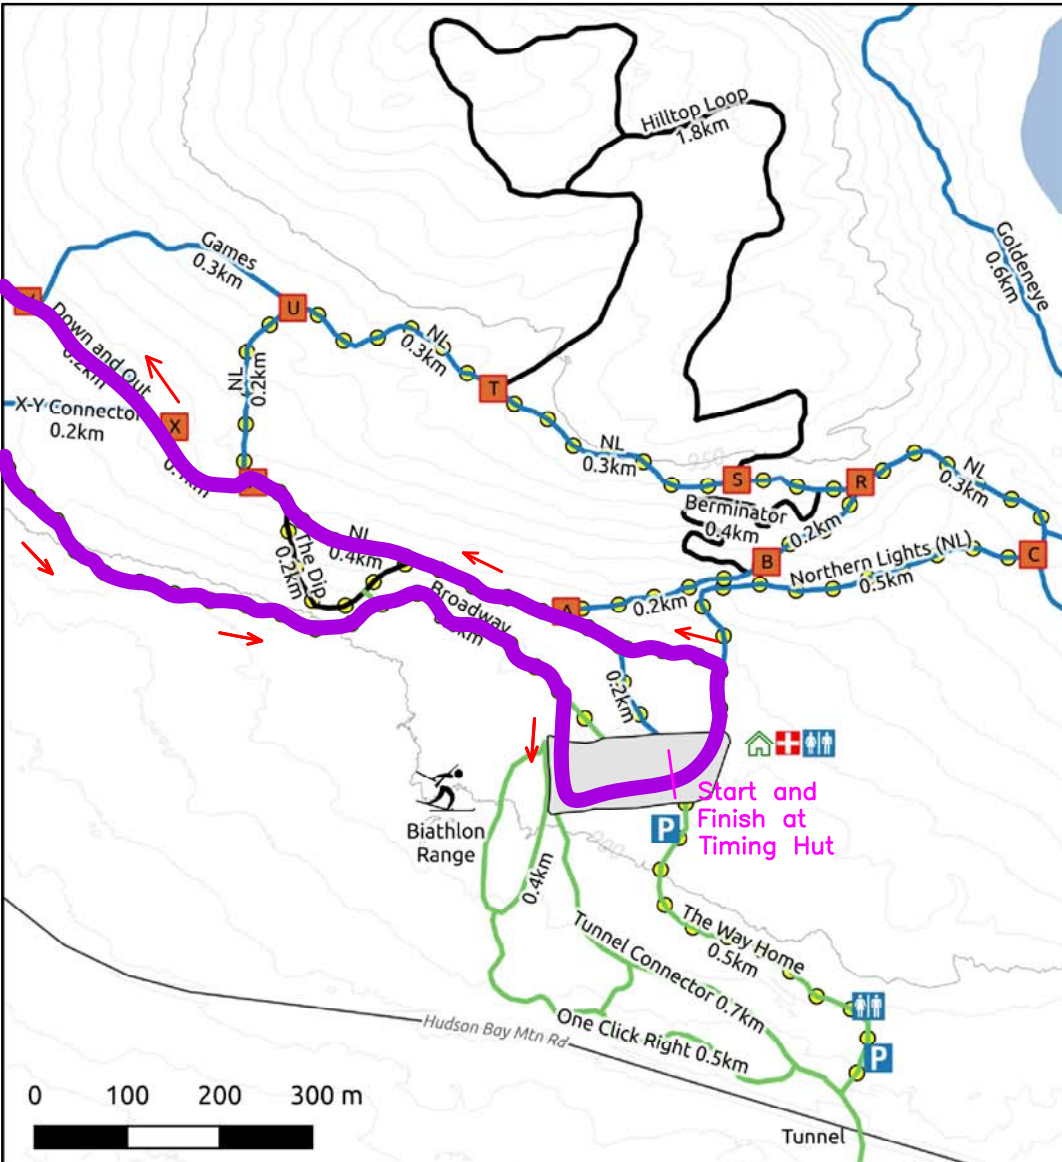

BULKLEY VALLEY NORDIC CENTRE

- Legend**
- Emergency Kit
 - Toilets
 - Parking
 - View Point
 - Lodge
 - Dog Trails
 - Lodge Area
- Trails**
- Lit Trails
 - Easy
 - Intermediate
 - Advanced
 - Dogs One Way

0 250 500 750 1000 m

Marked distances are measured between intersections