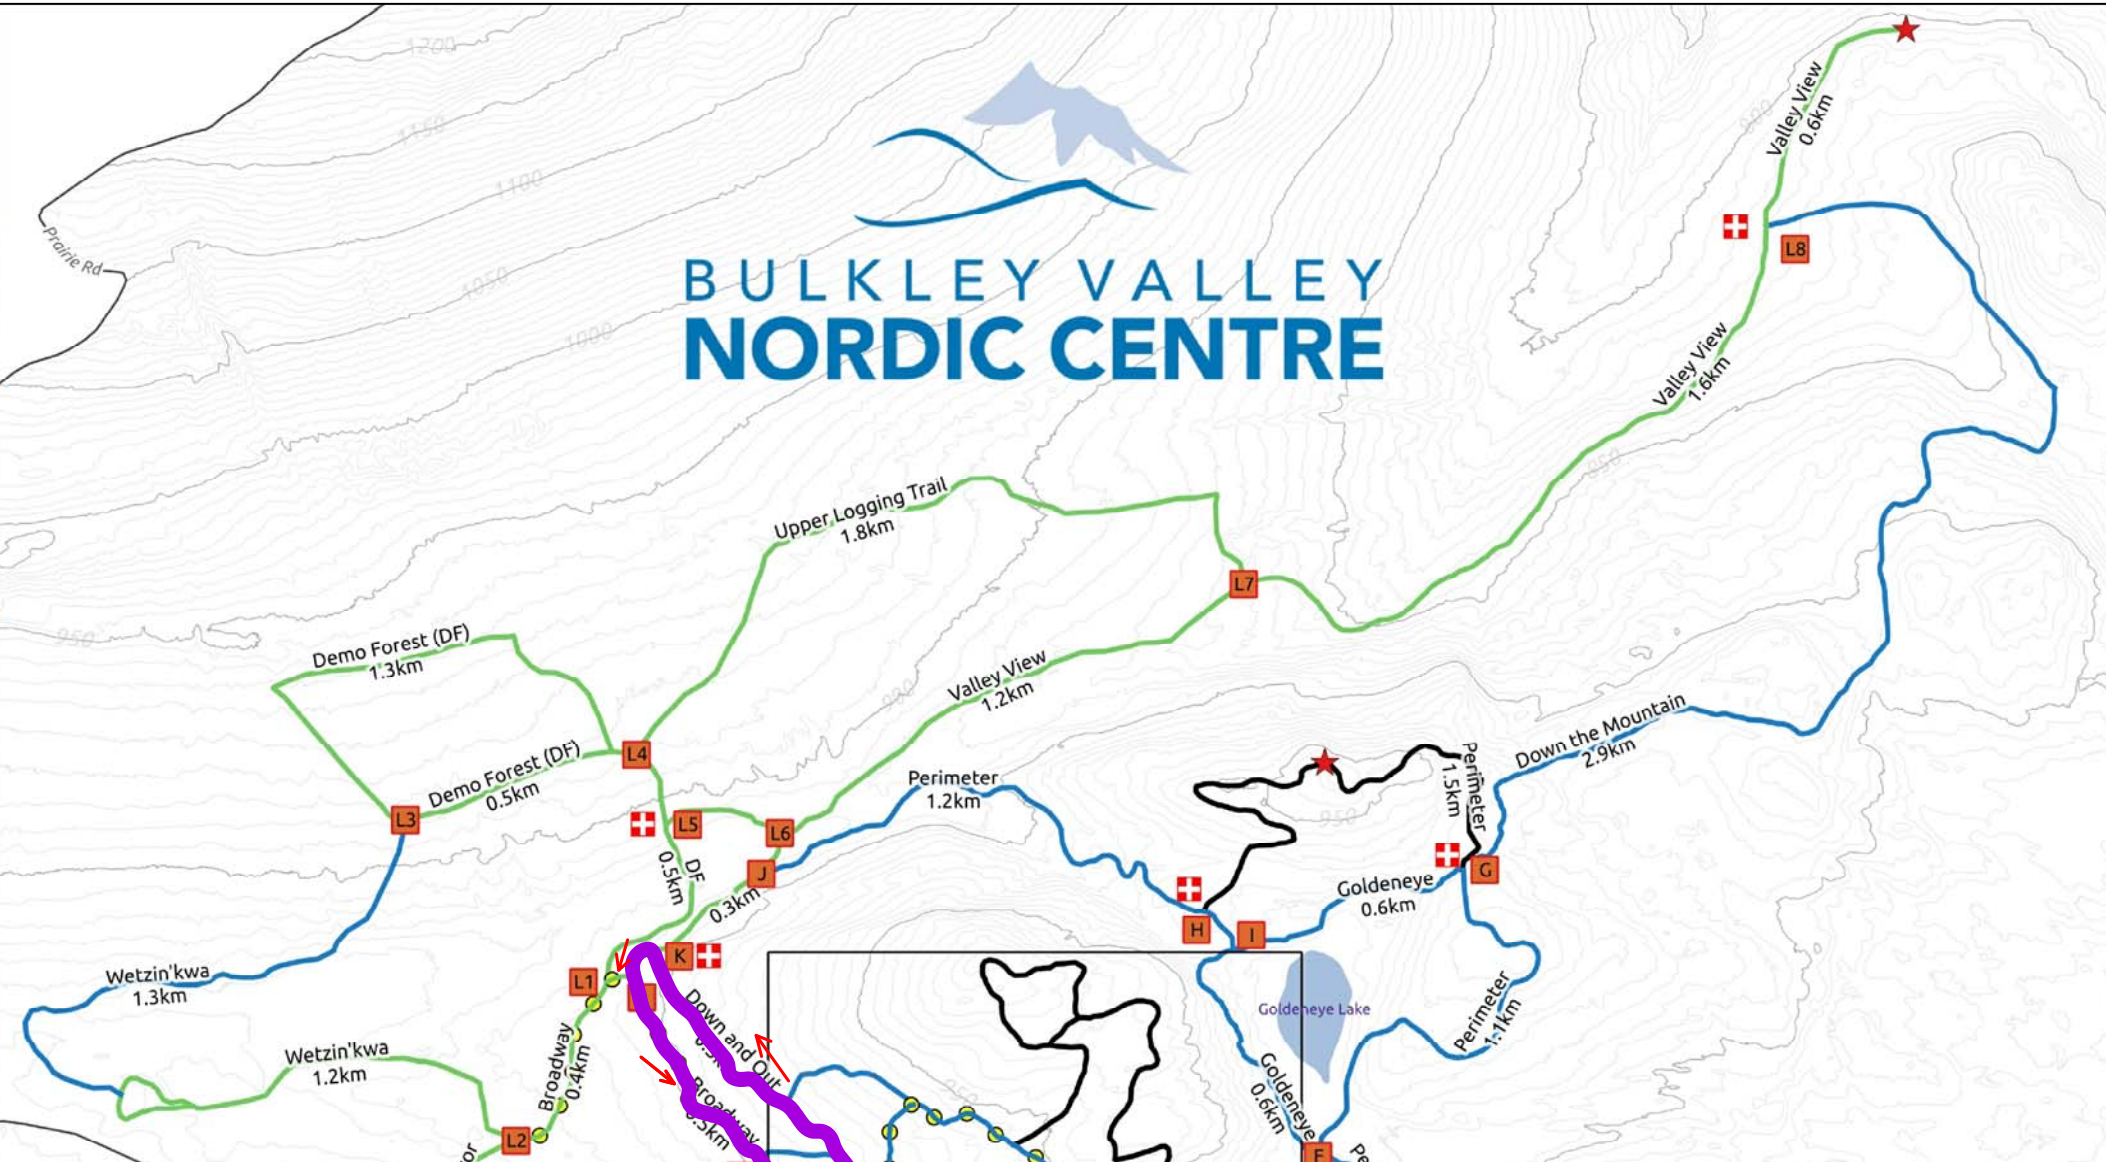

BULKLEY VALLEY NORDIC CENTRE

- Legend**
- Emergency Kit
 - Toilets
 - Parking
 - View Point
 - Lodge
 - Dog Trails
 - Lodge Area
- Trails**
- Lit Trails
 - Easy
 - Intermediate
 - Advanced
 - Dogs One Way

0 250 500 750 1000 m

Marked distances are measured between intersections