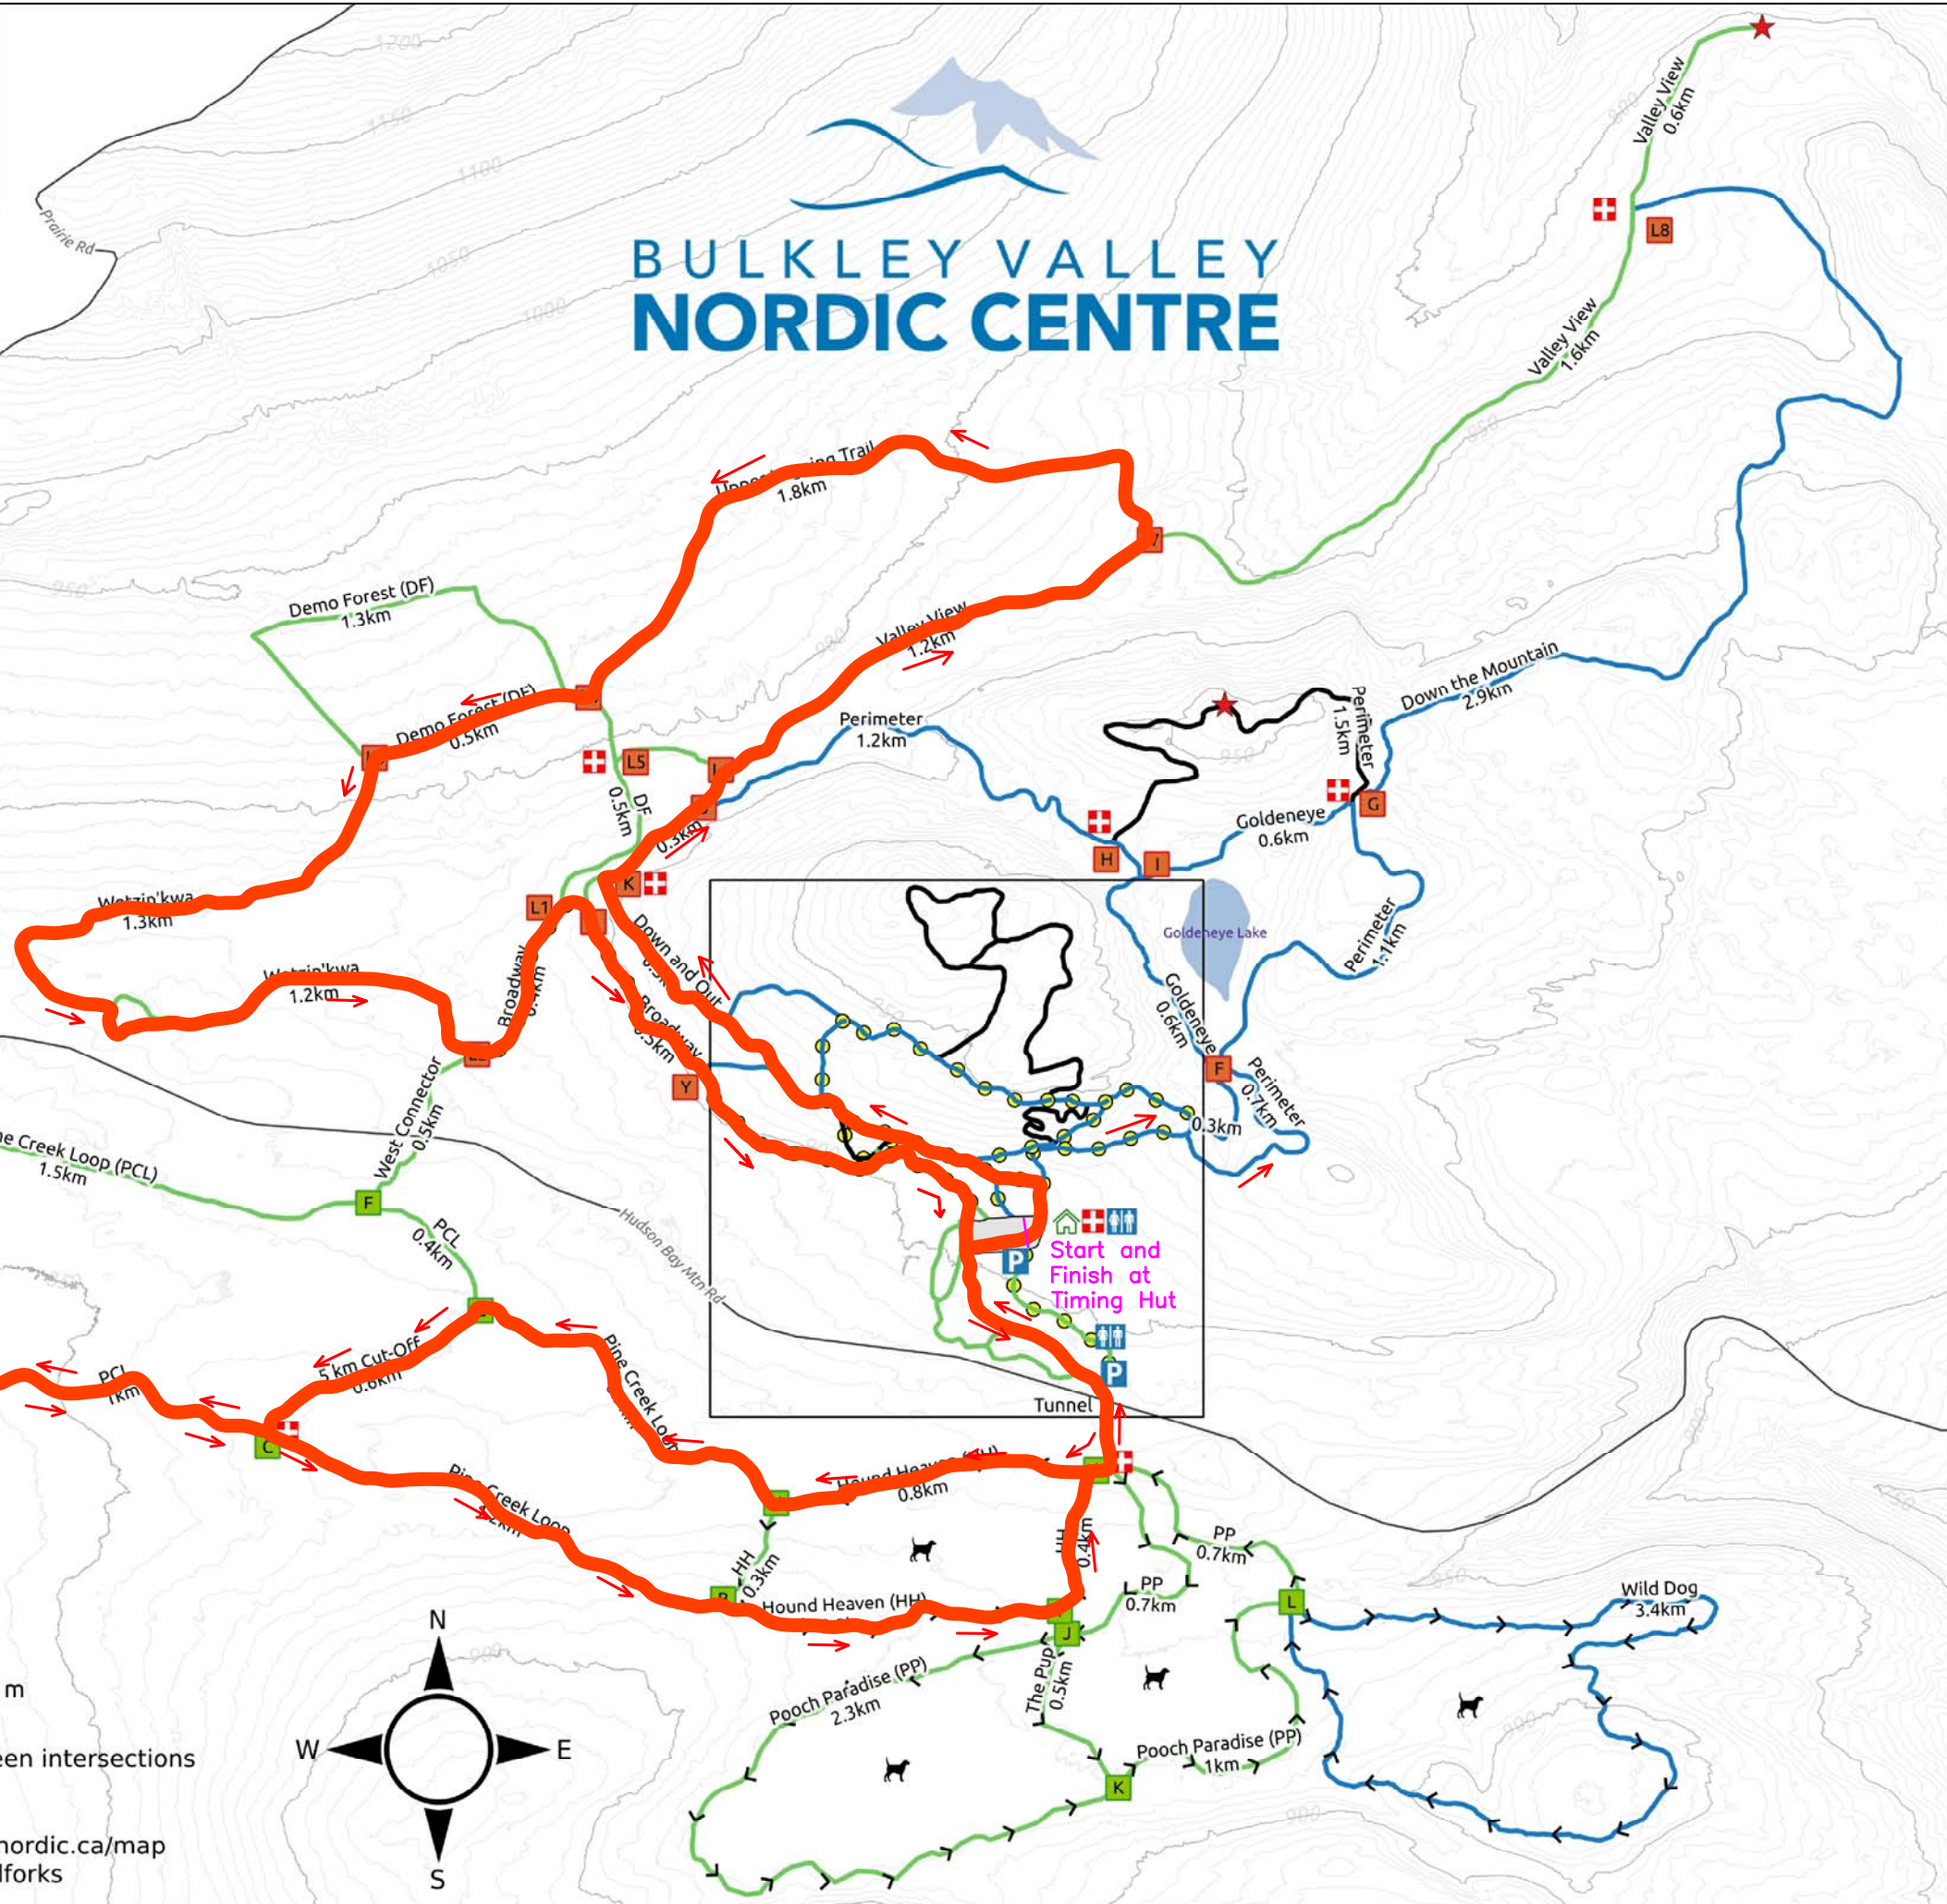

BULKLEY VALLEY NORDIC CENTRE

- Legend**
- Emergency Kit
 - Toilets
 - Parking
 - View Point
 - Lodge
 - Dog Trails
 - Lodge Area
- Trails**
- Lit Trails
 - Easy
 - Intermediate
 - Advanced
 - Dogs One Way

0 250 500 750 1000 m

Marked distances are measured between intersections