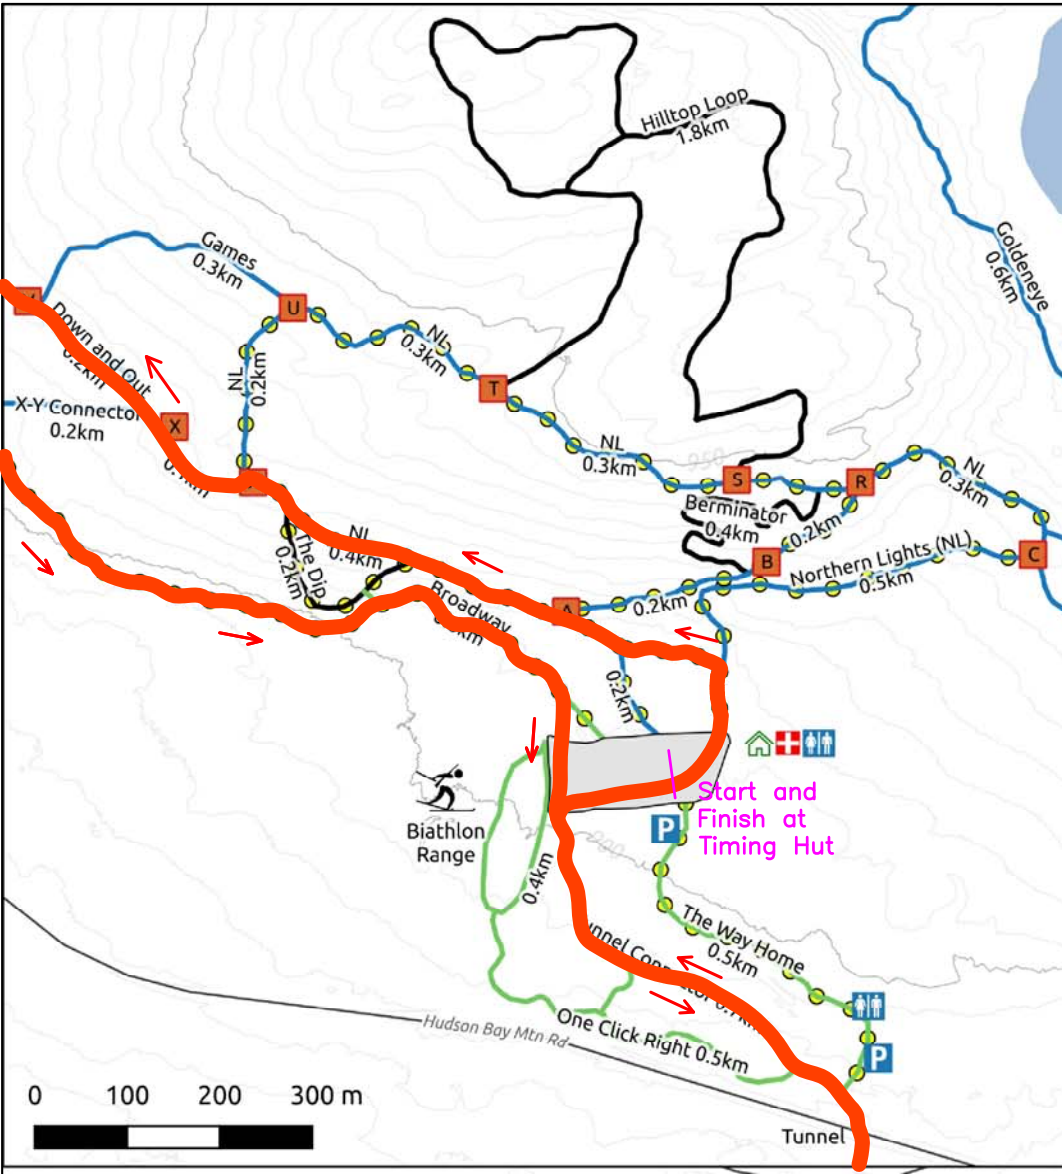

BULKLEY VALLEY NORDIC CENTRE

- Legend**
- Emergency Kit
 - Toilets
 - Parking
 - View Point
 - Lodge
 - Dog Trails
 - Lodge Area
- Trails**
- Lit Trails
 - Easy
 - Intermediate
 - Advanced
 - Dogs One Way

0 250 500 750 1000 m

Marked distances are measured between intersections