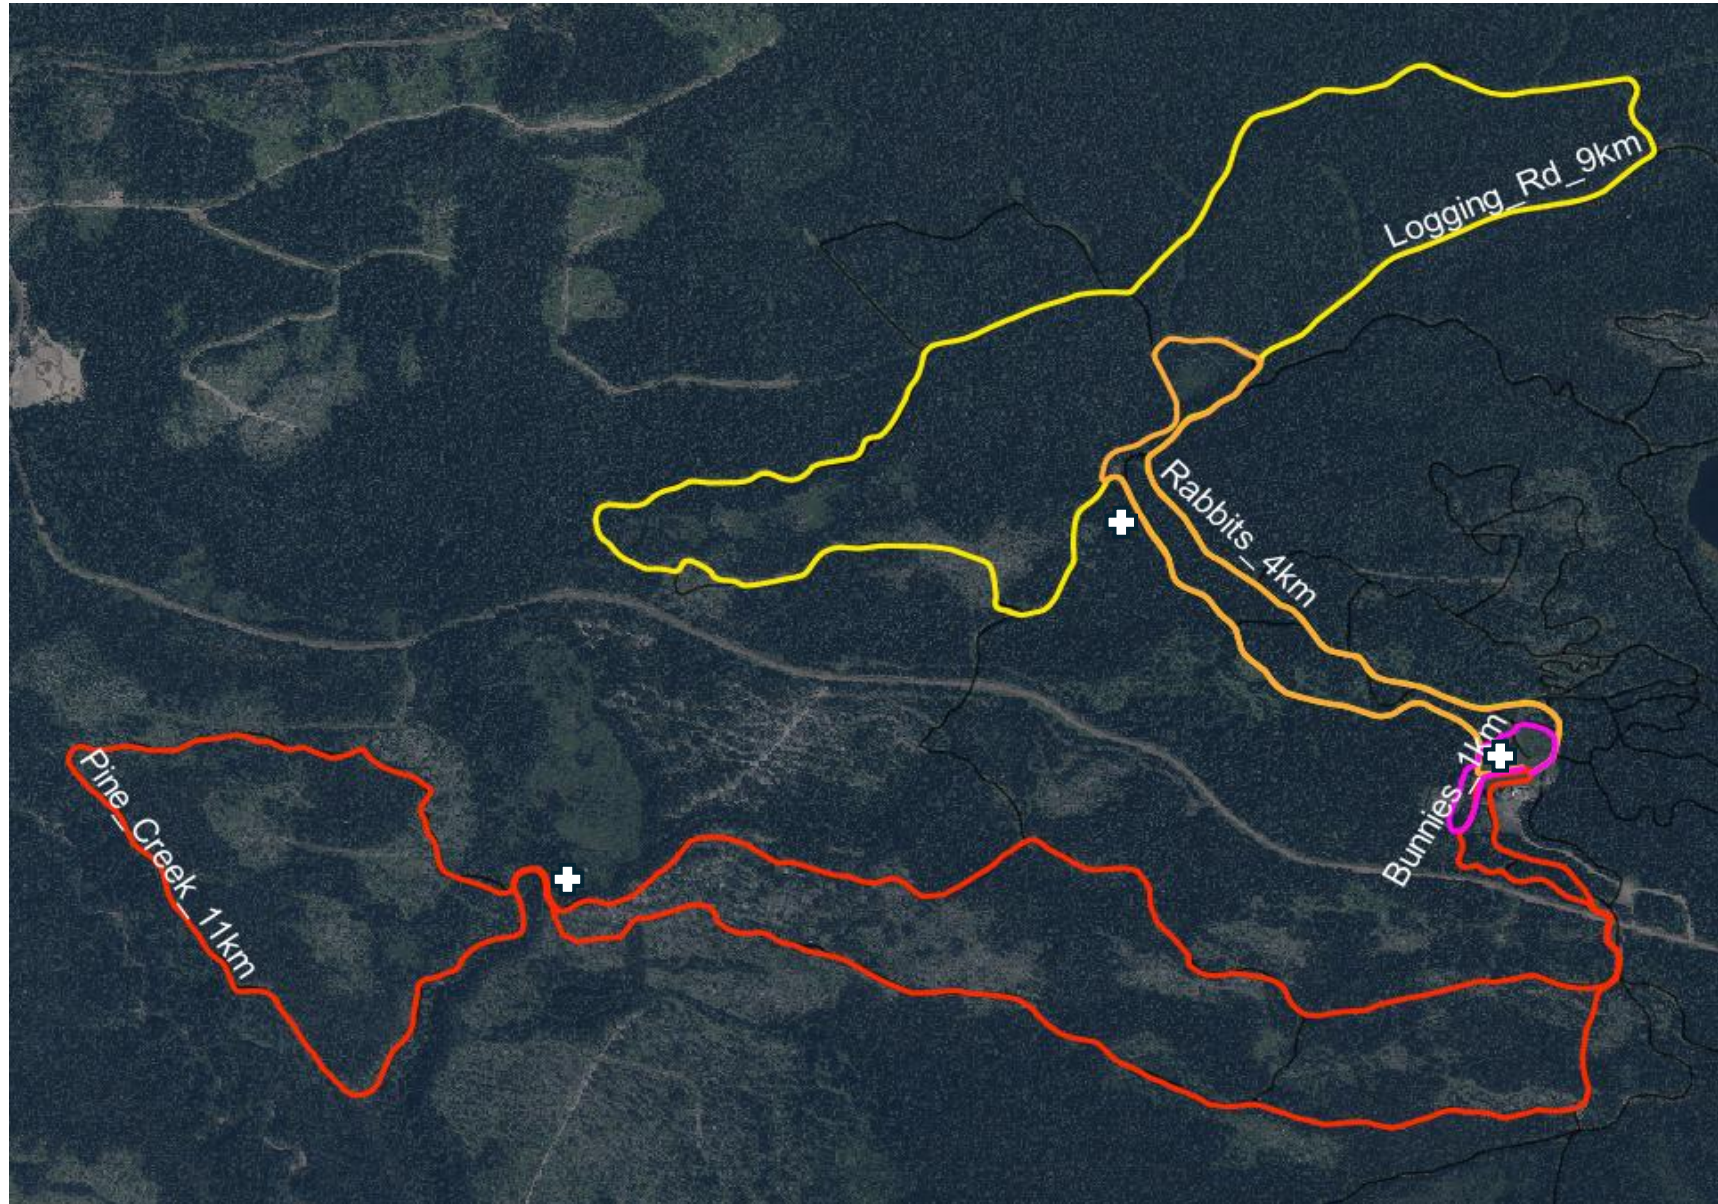

2025 Wetzin'kwa Loppet Course Maps

Bulkley Valley Nordic Ski Club

March 15, 2025

1km	“Bunnies Course”
4km	“Rabbits Course” (note it has changed from last year)
9km	“Logging Road 9km”
20km	“Logging Road 9km” + “Pine Creek 11km”
40km	2 x 20km
60km	3 x 20km

Note the stadium has 2 lap lanes. This has caused confusion in the past- please review for best results.

Stadium

Lap Lane to Logging Rd 9km

Lap Timing Point

Lap Lane Snack Station and Skiathlon Ski Rack

Finish

Finish line snacks

Lap Timing Point

Start

Lap Lane To Pine Creek 11km

- - - V-Boards
- Snow Fencing/Rope
- Blue Fencing
- ==== Classic Ski Tracks
- LoppetAidStation

Overview

Bunnies (& younger kids) 1km

Rabbits (& kids) 4km

• 4110m

Logging Road 9km

• 9620m

Pine Creek 11km

• 11,790m

20km loop (Logging Road 9km + Pine Creek 11km)

• 21,410m