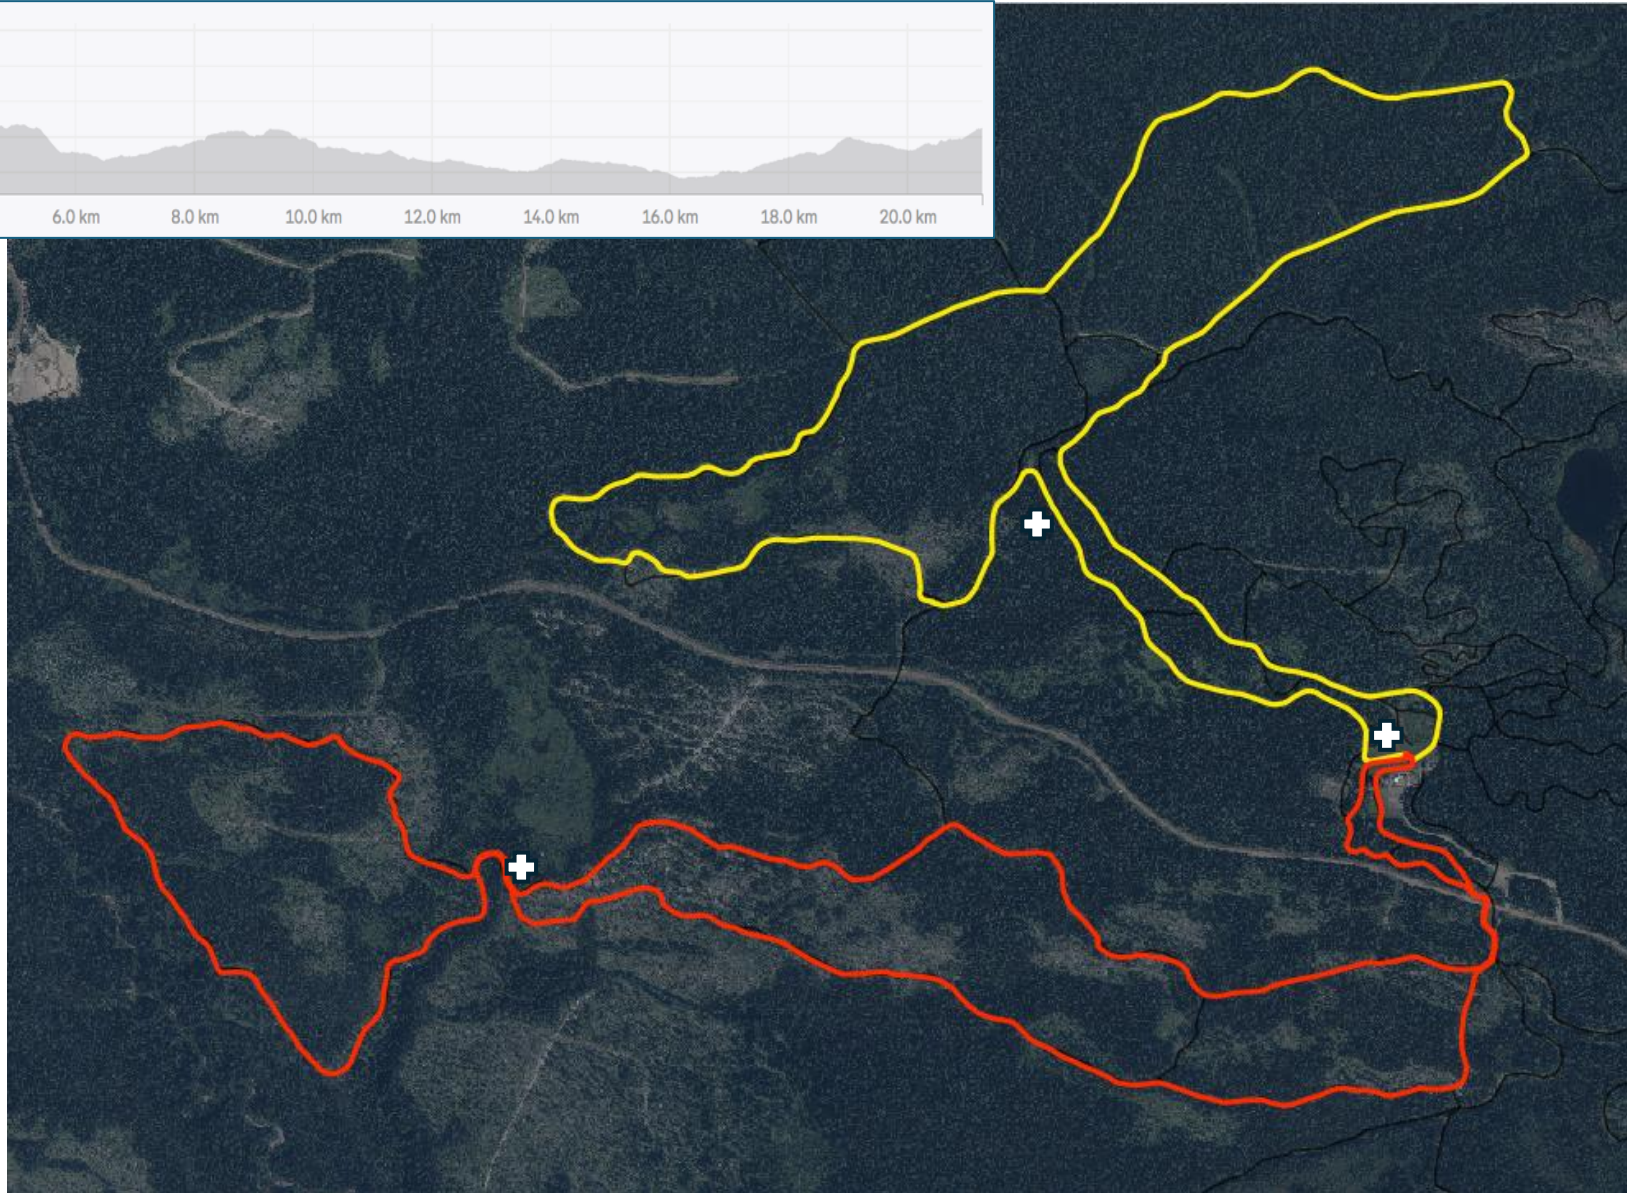

2025 Wetzin'kwa Loppet Course Maps

Bulkley Valley Nordic Ski Club

March 15, 2025

1km	“Bunnies Course”
4km	“Rabbits Course” (note it has changed from last year)
9km	“Logging Road 9km”
20km	“Logging Road 9km” + “Pine Creek 11km”
40km	2 x 20km
60km	3 x 20km

Note the stadium has 2 lap lanes. This has caused confusion in the past- please review for best results.

Stadium

Lap Lane to Logging Rd 9km

Lap Timing Point

Lap Lane Snack Station and Skiathlon Ski Rack

Finish

Finish line snacks

Lap Timing Point

Start

Lap Lane To Pine Creek 11km

- - - V-Boards
- Snow Fencing/Rope
- Blue Fencing
- ==== Classic Ski Tracks
- LoppetAidStation

Overview

Bunnies (& younger kids) 1km

Rabbits (& kids) 4km

• 4110m

Logging Road 9km

• 9620m

Pine Creek 11km

• 11,790m

20km loop (Logging Road 9km + Pine Creek 11km)

• 21,410m