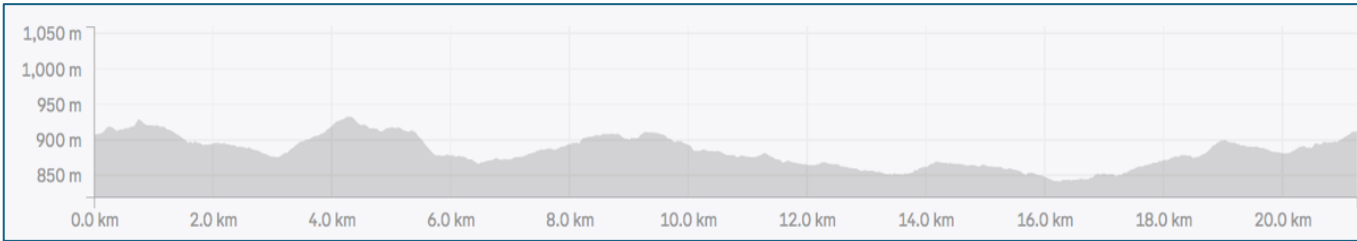

Finish line snacks

Lap Timing Point

Start

Lap Lane To Pine Creek 11km

- - - V-Boards
- Snow Fencing/Rope
- Blue Fencing
- ==== Classic Ski Tracks
- LoppetAidStation

Overview

Bunnies (& younger kids) 1km

Rabbits (& kids) 4km

• 4110m

Logging Road 9km

• 9620m

Pine Creek 11km

• 11,790m

20km loop (Logging Road 9km + Pine Creek 11km)

• 21,410m