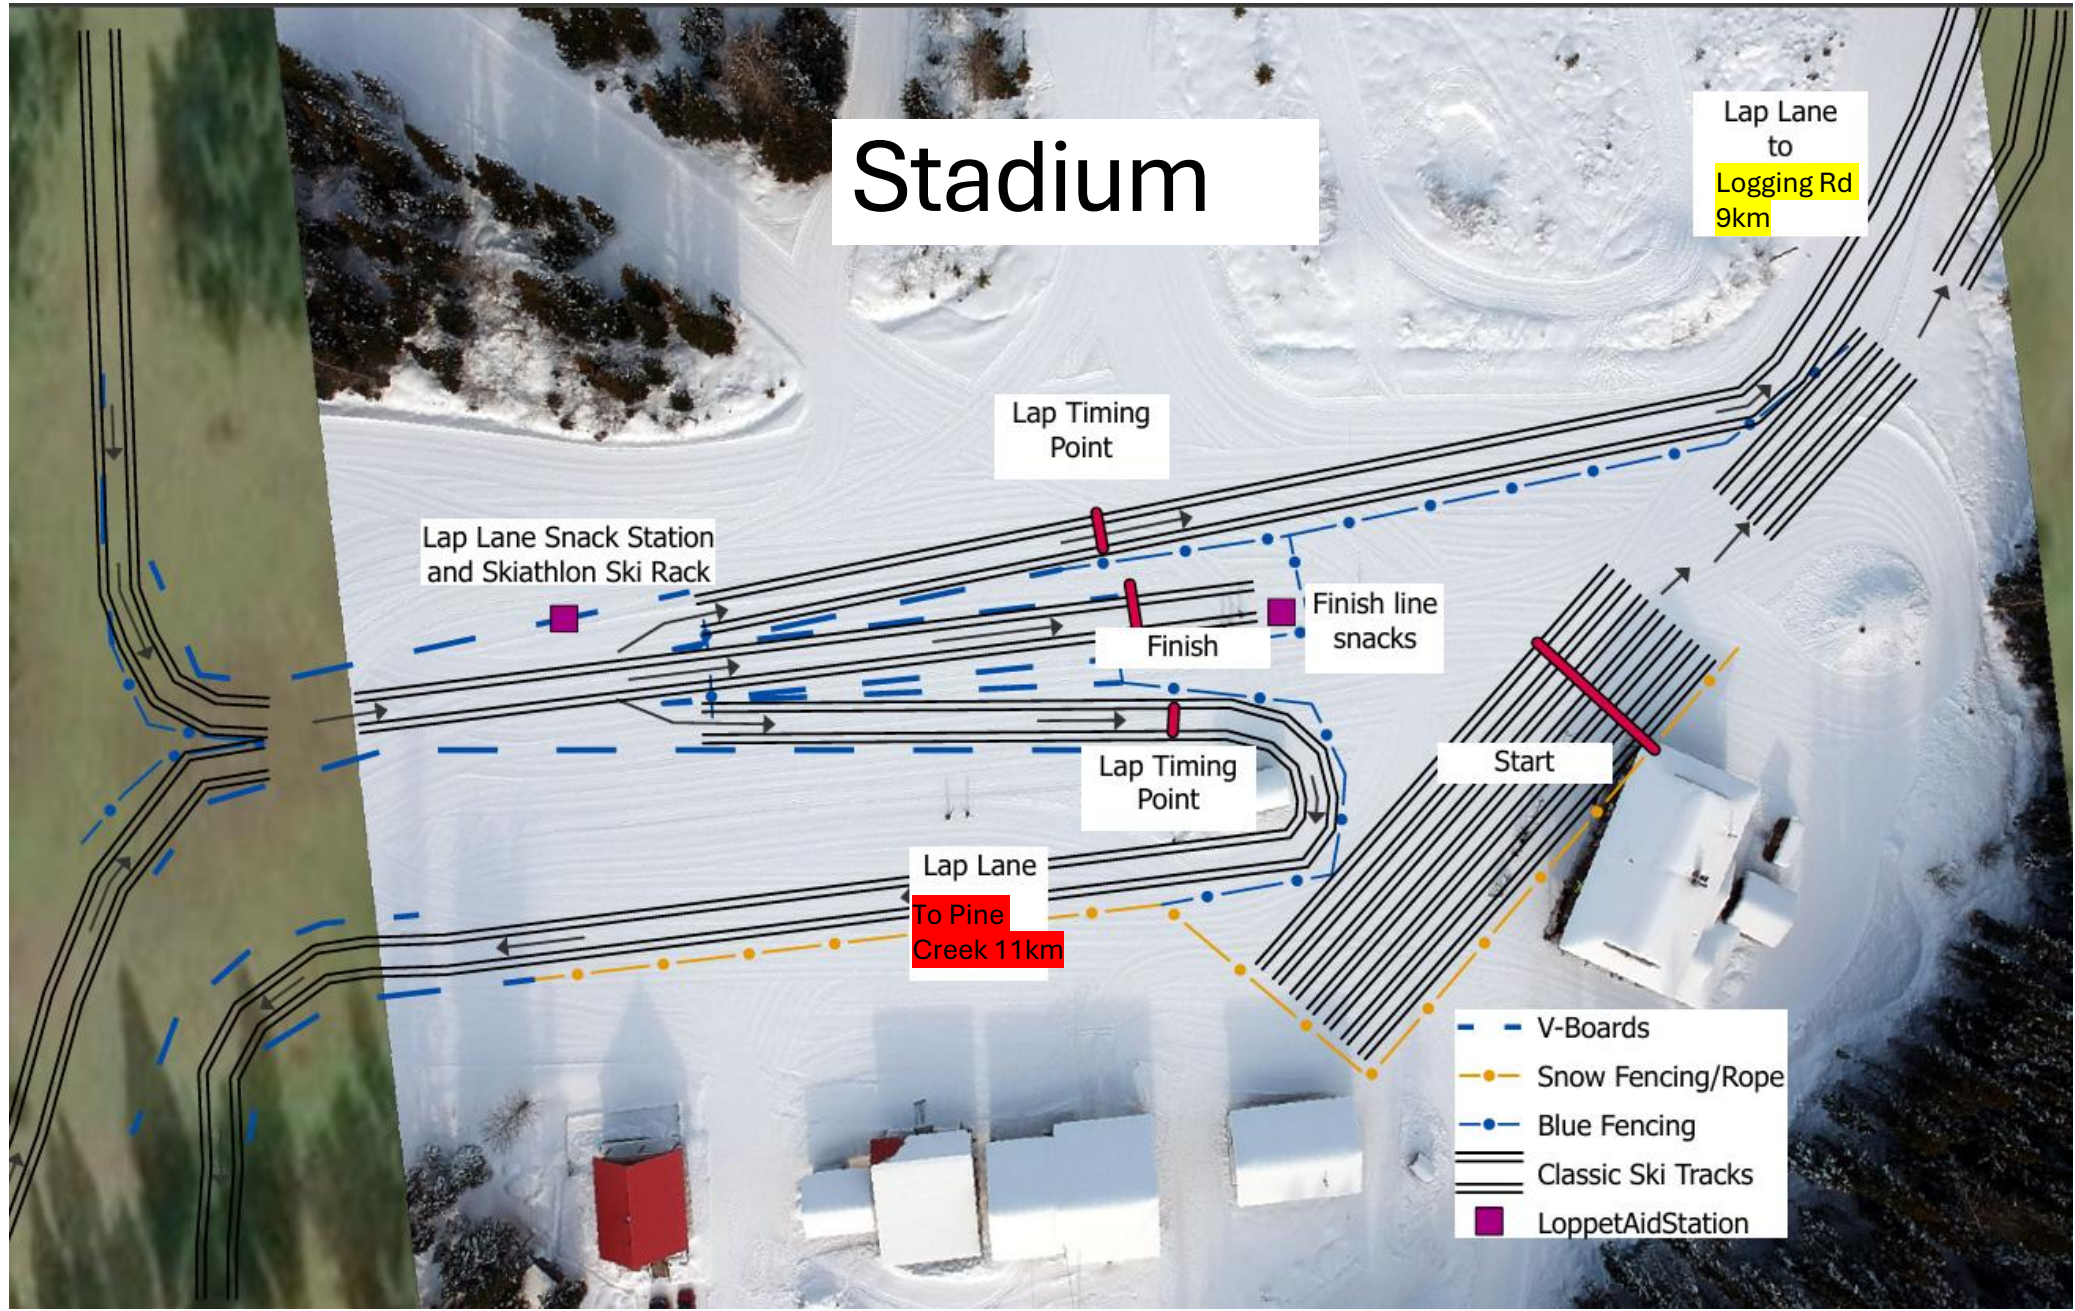

2025 Wetzin'kwa Loppet Course Maps

Bulkley Valley Nordic Ski Club

March 15, 2025

1km	“Bunnies Course”
4km	“Rabbits Course” (note it has changed from last year)
9km	“Logging Road 9km”
20km	“Logging Road 9km” + “Pine Creek 11km”
40km	2 x 20km
60km	3 x 20km

Note the stadium has 2 lap lanes. This has caused confusion in the past- please review for best results.

Stadium

Lap Lane to Logging Rd 9km

Lap Timing Point

Lap Lane Snack Station and Skiathlon Ski Rack

Finish

Finish line snacks

Lap Timing Point

Start

Lap Lane To Pine Creek 11km

- - - V-Boards
- Snow Fencing/Rope
- Blue Fencing
- ==== Classic Ski Tracks
- LoppetAidStation

Overview

Bunnies (& younger kids) 1km

Rabbits (& kids) 4km

• 4110m

Logging Road 9km

• 9620m

Pine Creek 11km

• 11,790m

20km loop (Logging Road 9km + Pine Creek 11km)

• 21,410m