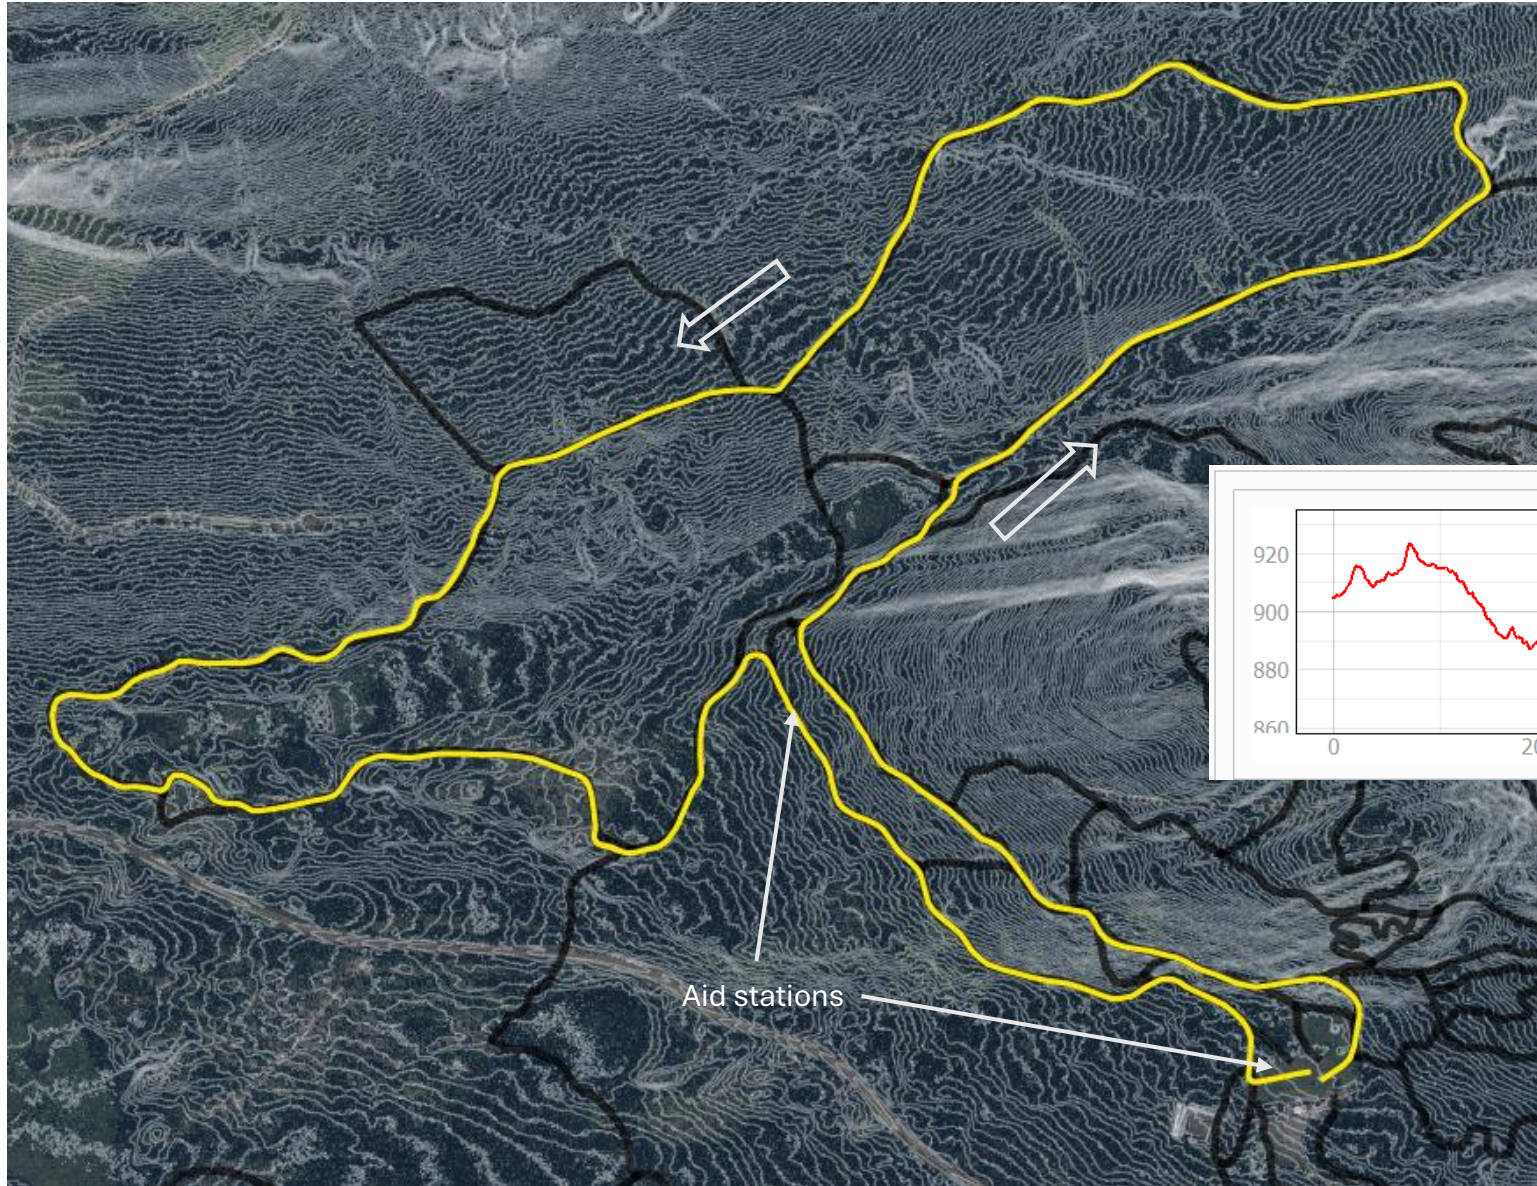

Note the stadium has 2 lap lanes. This has caused confusion in the past- please review for best results.

Stadium

Lap Lane to Logging Rd 9km

Lap Timing Point

Lap Lane Snack Station and Skiathlon Ski Rack

Finish

Finish line snacks

Lap Timing Point

Start

Lap Lane To Pine Creek 11km

- - - V-Boards
- Snow Fencing/Rope
- Blue Fencing
- ==== Classic Ski Tracks
- LoppetAidStation

Overview

Bunnies (& younger kids) 1km

Rabbits (& kids) 4km

• 4110m

Logging Road 9km

• 9620m

Pine Creek 11km

• 11,790m

20km loop (Logging Road 9km + Pine Creek 11km)

• 21,410m