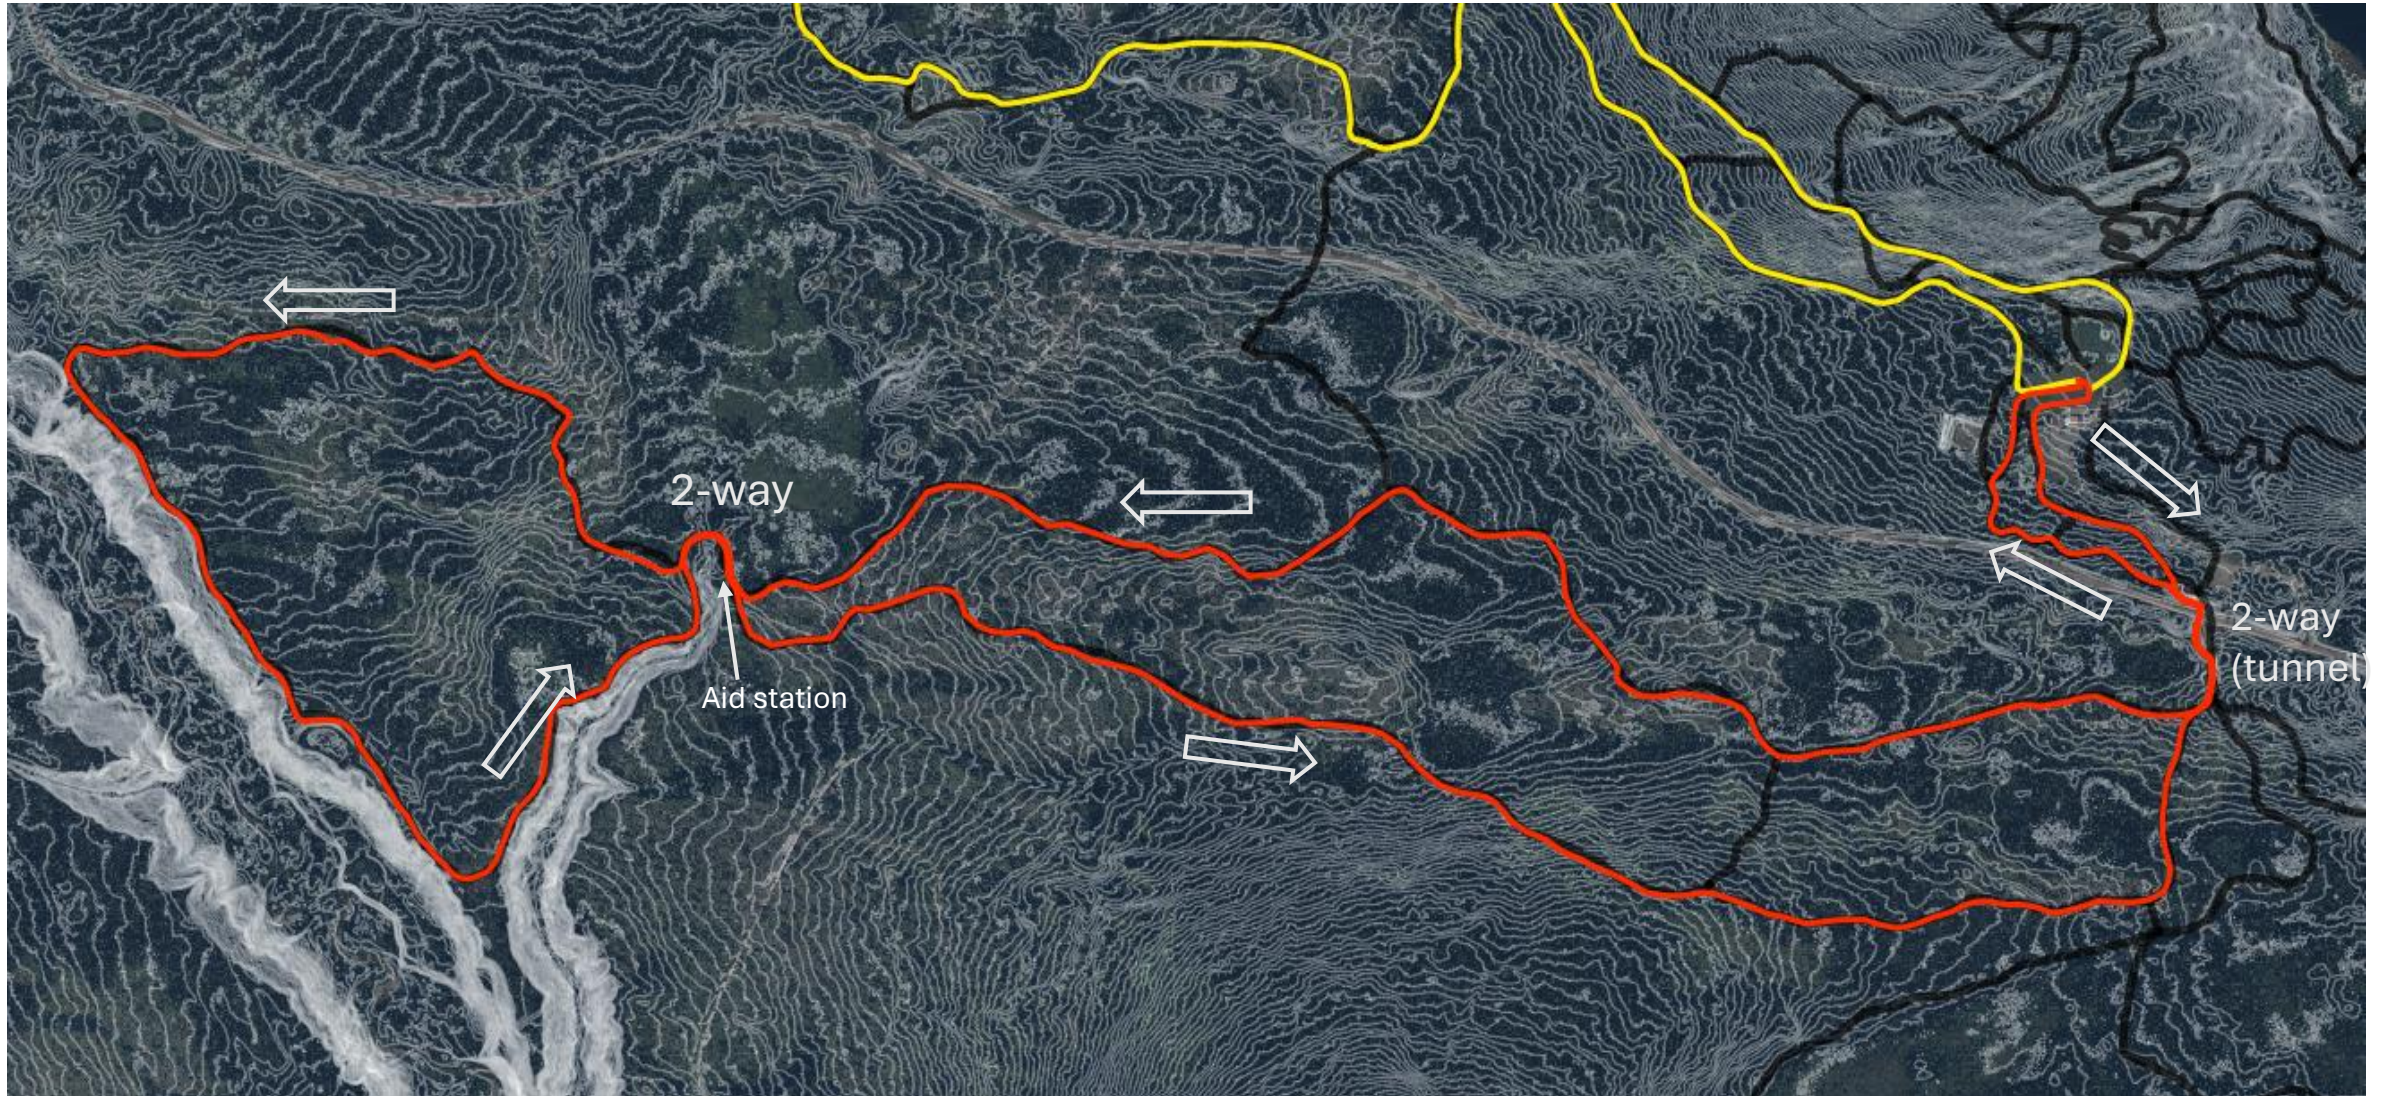

Note the stadium has 2 lap lanes. This has caused confusion in the past- please review for best results.

Stadium

Lap Lane to Logging Rd 9km

Lap Timing Point

Lap Lane Snack Station and Skiathlon Ski Rack

Finish

Finish line snacks

Lap Timing Point

Start

Lap Lane To Pine Creek 11km

- - - V-Boards
- Snow Fencing/Rope
- Blue Fencing
- ==== Classic Ski Tracks
- LoppetAidStation

Overview

Bunnies (& younger kids) 1km

Rabbits (& kids) 4km

• 4110m

Logging Road 9km

• 9620m

Pine Creek 11km

• 11,790m

20km loop (Logging Road 9km + Pine Creek 11km)

• 21,410m