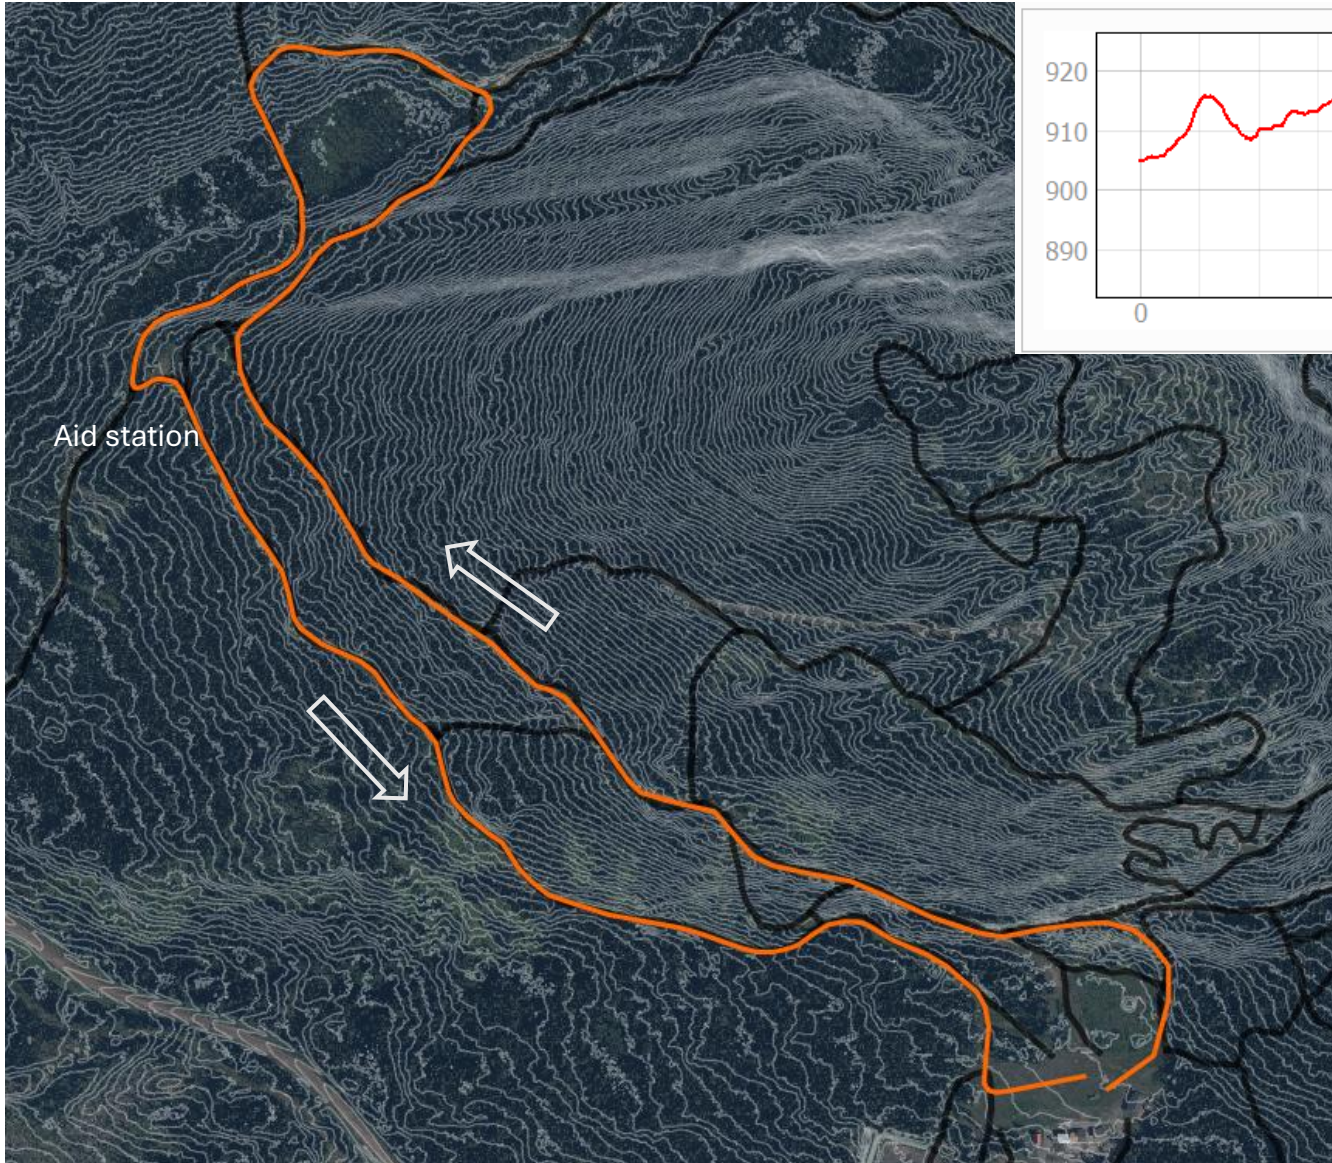

2025 Wetzin'kwa Loppet Course Maps

Bulkley Valley Nordic Ski Club

March 15, 2025

1km	“Bunnies Course”
4km	“Rabbits Course” (note it has changed from last year)
9km	“Logging Road 9km”
20km	“Logging Road 9km” + “Pine Creek 11km”
40km	2 x 20km
60km	3 x 20km

Note the stadium has 2 lap lanes. This has caused confusion in the past- please review for best results.

Stadium

Lap Lane to Logging Rd 9km

Lap Timing Point

Lap Lane Snack Station and Skiathlon Ski Rack

Finish

Finish line snacks

Lap Timing Point

Start

Lap Lane To Pine Creek 11km

- - - V-Boards
- Snow Fencing/Rope
- Blue Fencing
- ==== Classic Ski Tracks
- LoppetAidStation

Overview

Bunnies (& younger kids) 1km

Rabbits (& kids) 4km

• 4110m

Logging Road 9km

• 9620m

Pine Creek 11km

• 11,790m

20km loop (Logging Road 9km + Pine Creek 11km)

• 21,410m