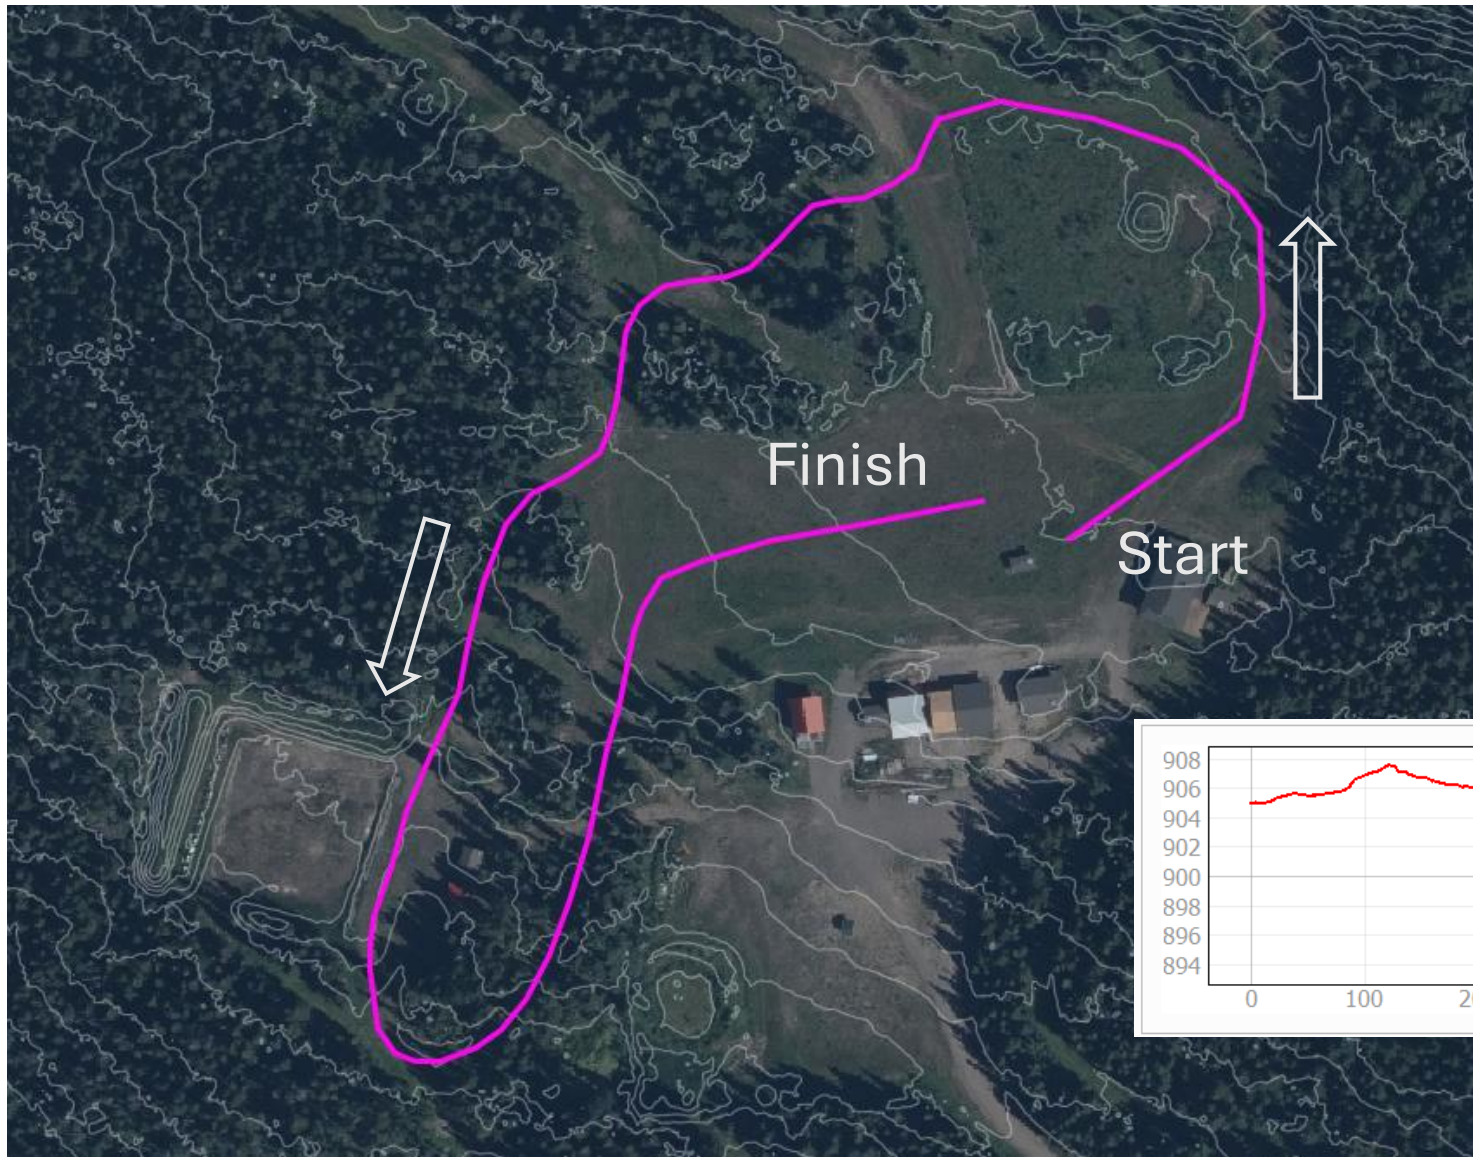

2025 Wetzin'kwa Loppet Course Maps

Bulkley Valley Nordic Ski Club

March 15, 2025

1km	“Bunnies Course”
4km	“Rabbits Course” (note it has changed from last year)
9km	“Logging Road 9km”
20km	“Logging Road 9km” + “Pine Creek 11km”
40km	2 x 20km
60km	3 x 20km

Note the stadium has 2 lap lanes. This has caused confusion in the past- please review for best results.

Stadium

Lap Lane to Logging Rd 9km

Lap Timing Point

Lap Lane Snack Station and Skiathlon Ski Rack

Finish

Finish line snacks

Lap Timing Point

Start

Lap Lane To Pine Creek 11km

- - - V-Boards
- Snow Fencing/Rope
- Blue Fencing
- ==== Classic Ski Tracks
- LoppetAidStation

Overview

Bunnies (& younger kids) 1km

Rabbits (& kids) 4km

• 4110m

Logging Road 9km

• 9620m

Pine Creek 11km

• 11,790m

20km loop (Logging Road 9km + Pine Creek 11km)

• 21,410m