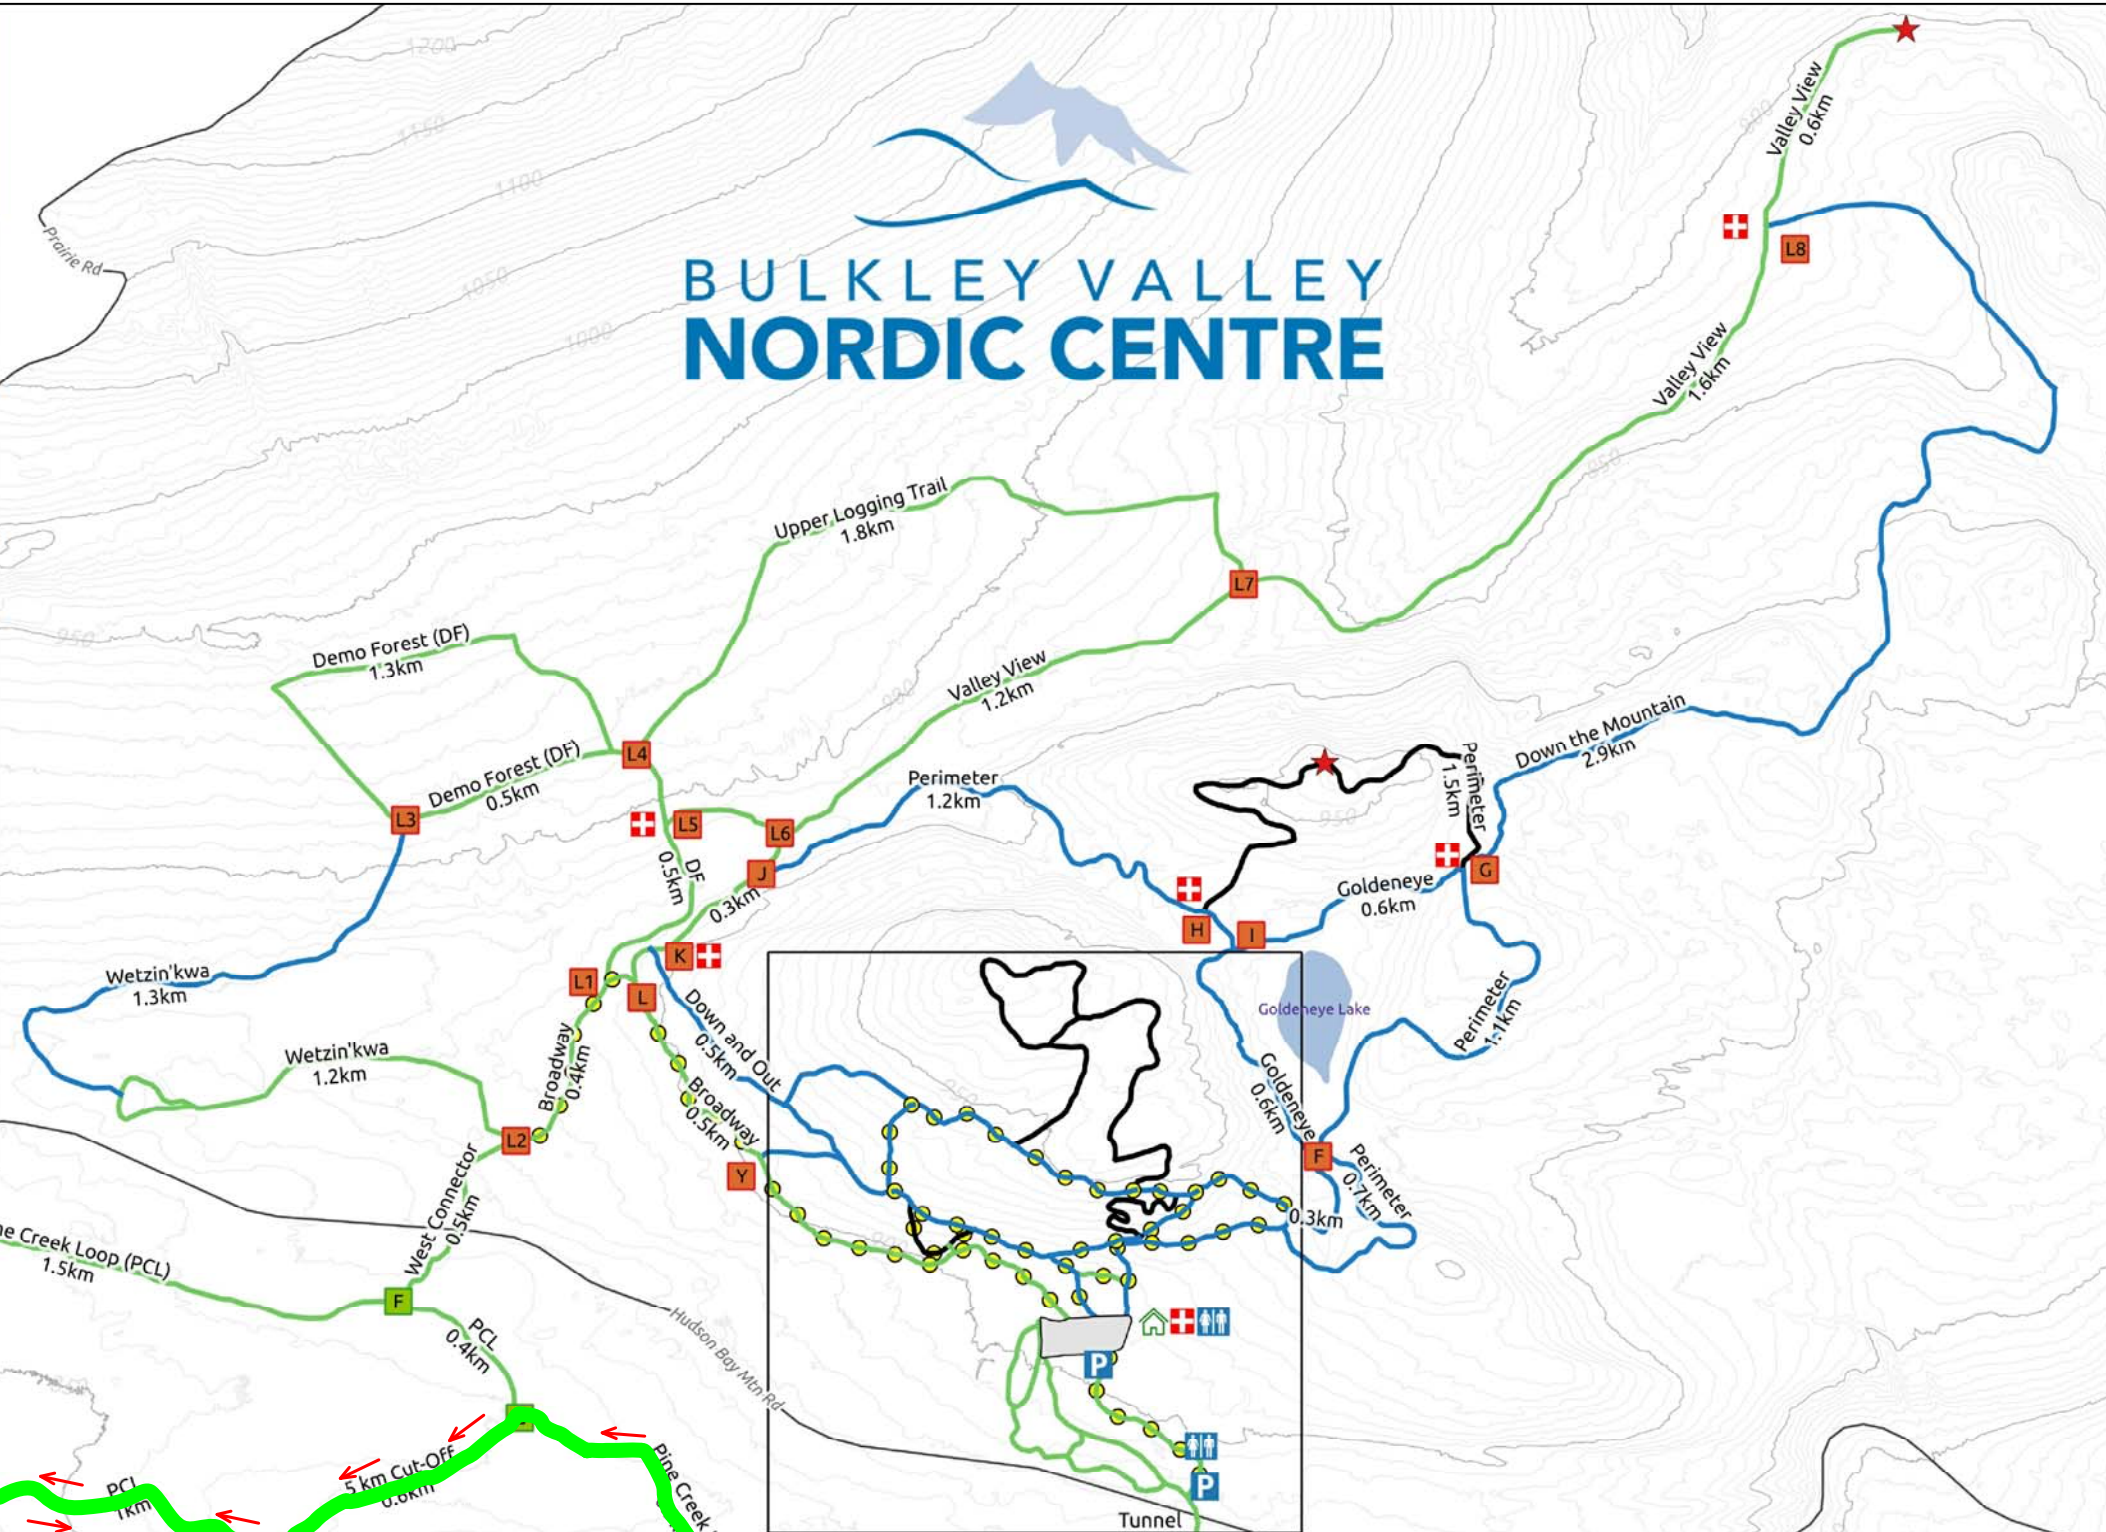

# BULKLEY VALLEY NORDIC CENTRE

## Legend

- Emergency Kit
- Toilets
- Parking
- View Point
- Lodge
- Dog Trails
- Lodge Area
- Trails**
- Lit Trails
- Easy
- Intermediate
- Advanced
- Dogs One Way

Marked distances are measured between intersections

December 4, 2019  
 Download georeferenced PDF from [bv nordic.ca/map](http://bv nordic.ca/map)  
 Bulkley Valley Nordic Centre is on Trailforks