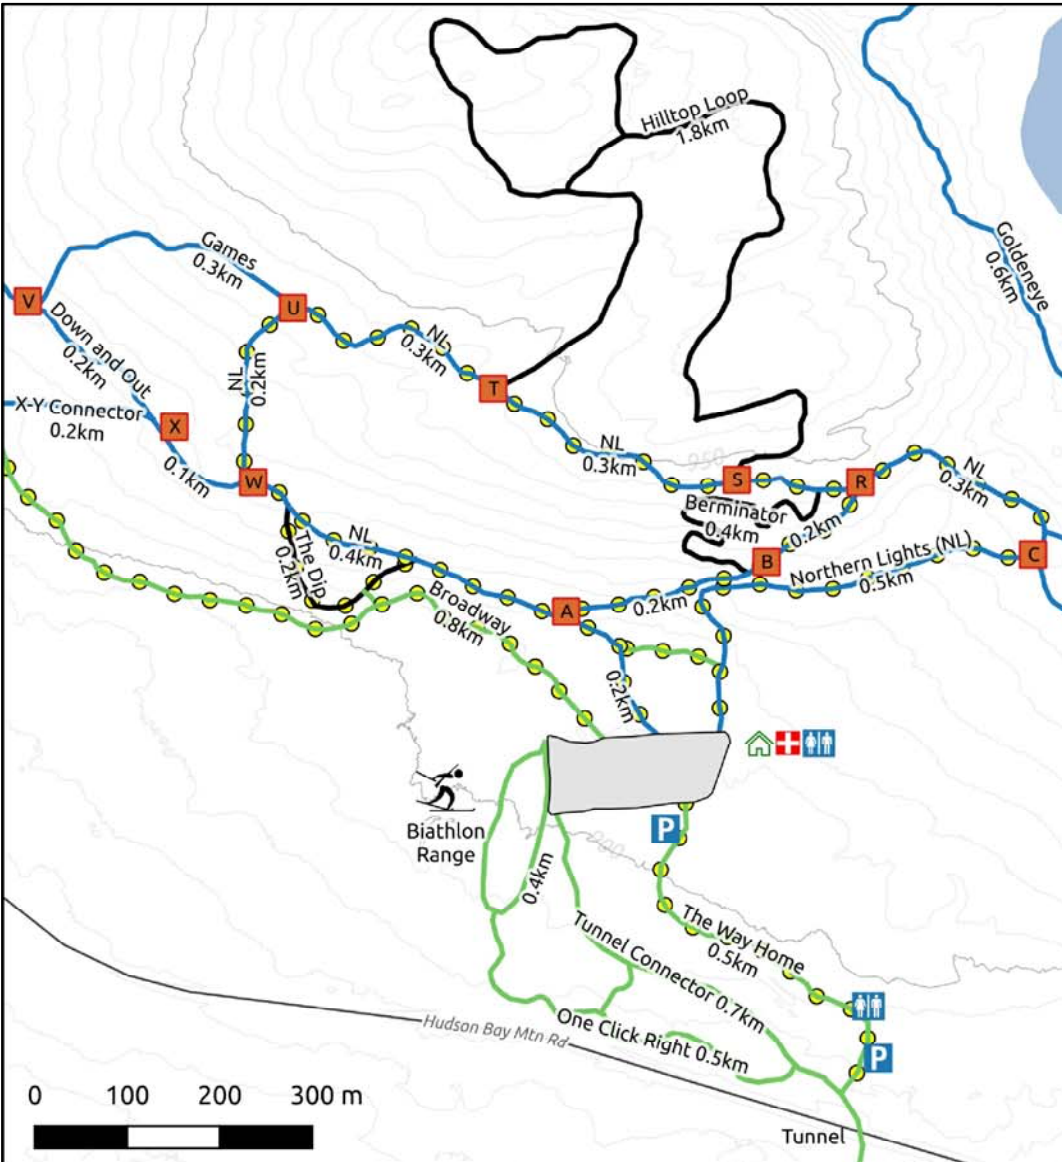

# BULKLEY VALLEY NORDIC CENTRE

## Legend

- Emergency Kit
- Toilets
- Parking
- View Point
- Lodge
- Dog Trails
- Lodge Area
- Trails**
- Lit Trails
- Easy
- Intermediate
- Advanced
- Dogs One Way

Marked distances are measured between intersections

December 4, 2019  
 Download georeferenced PDF from [bv nordic.ca/map](http://bv nordic.ca/map)  
 Bulkley Valley Nordic Centre is on Trailforks