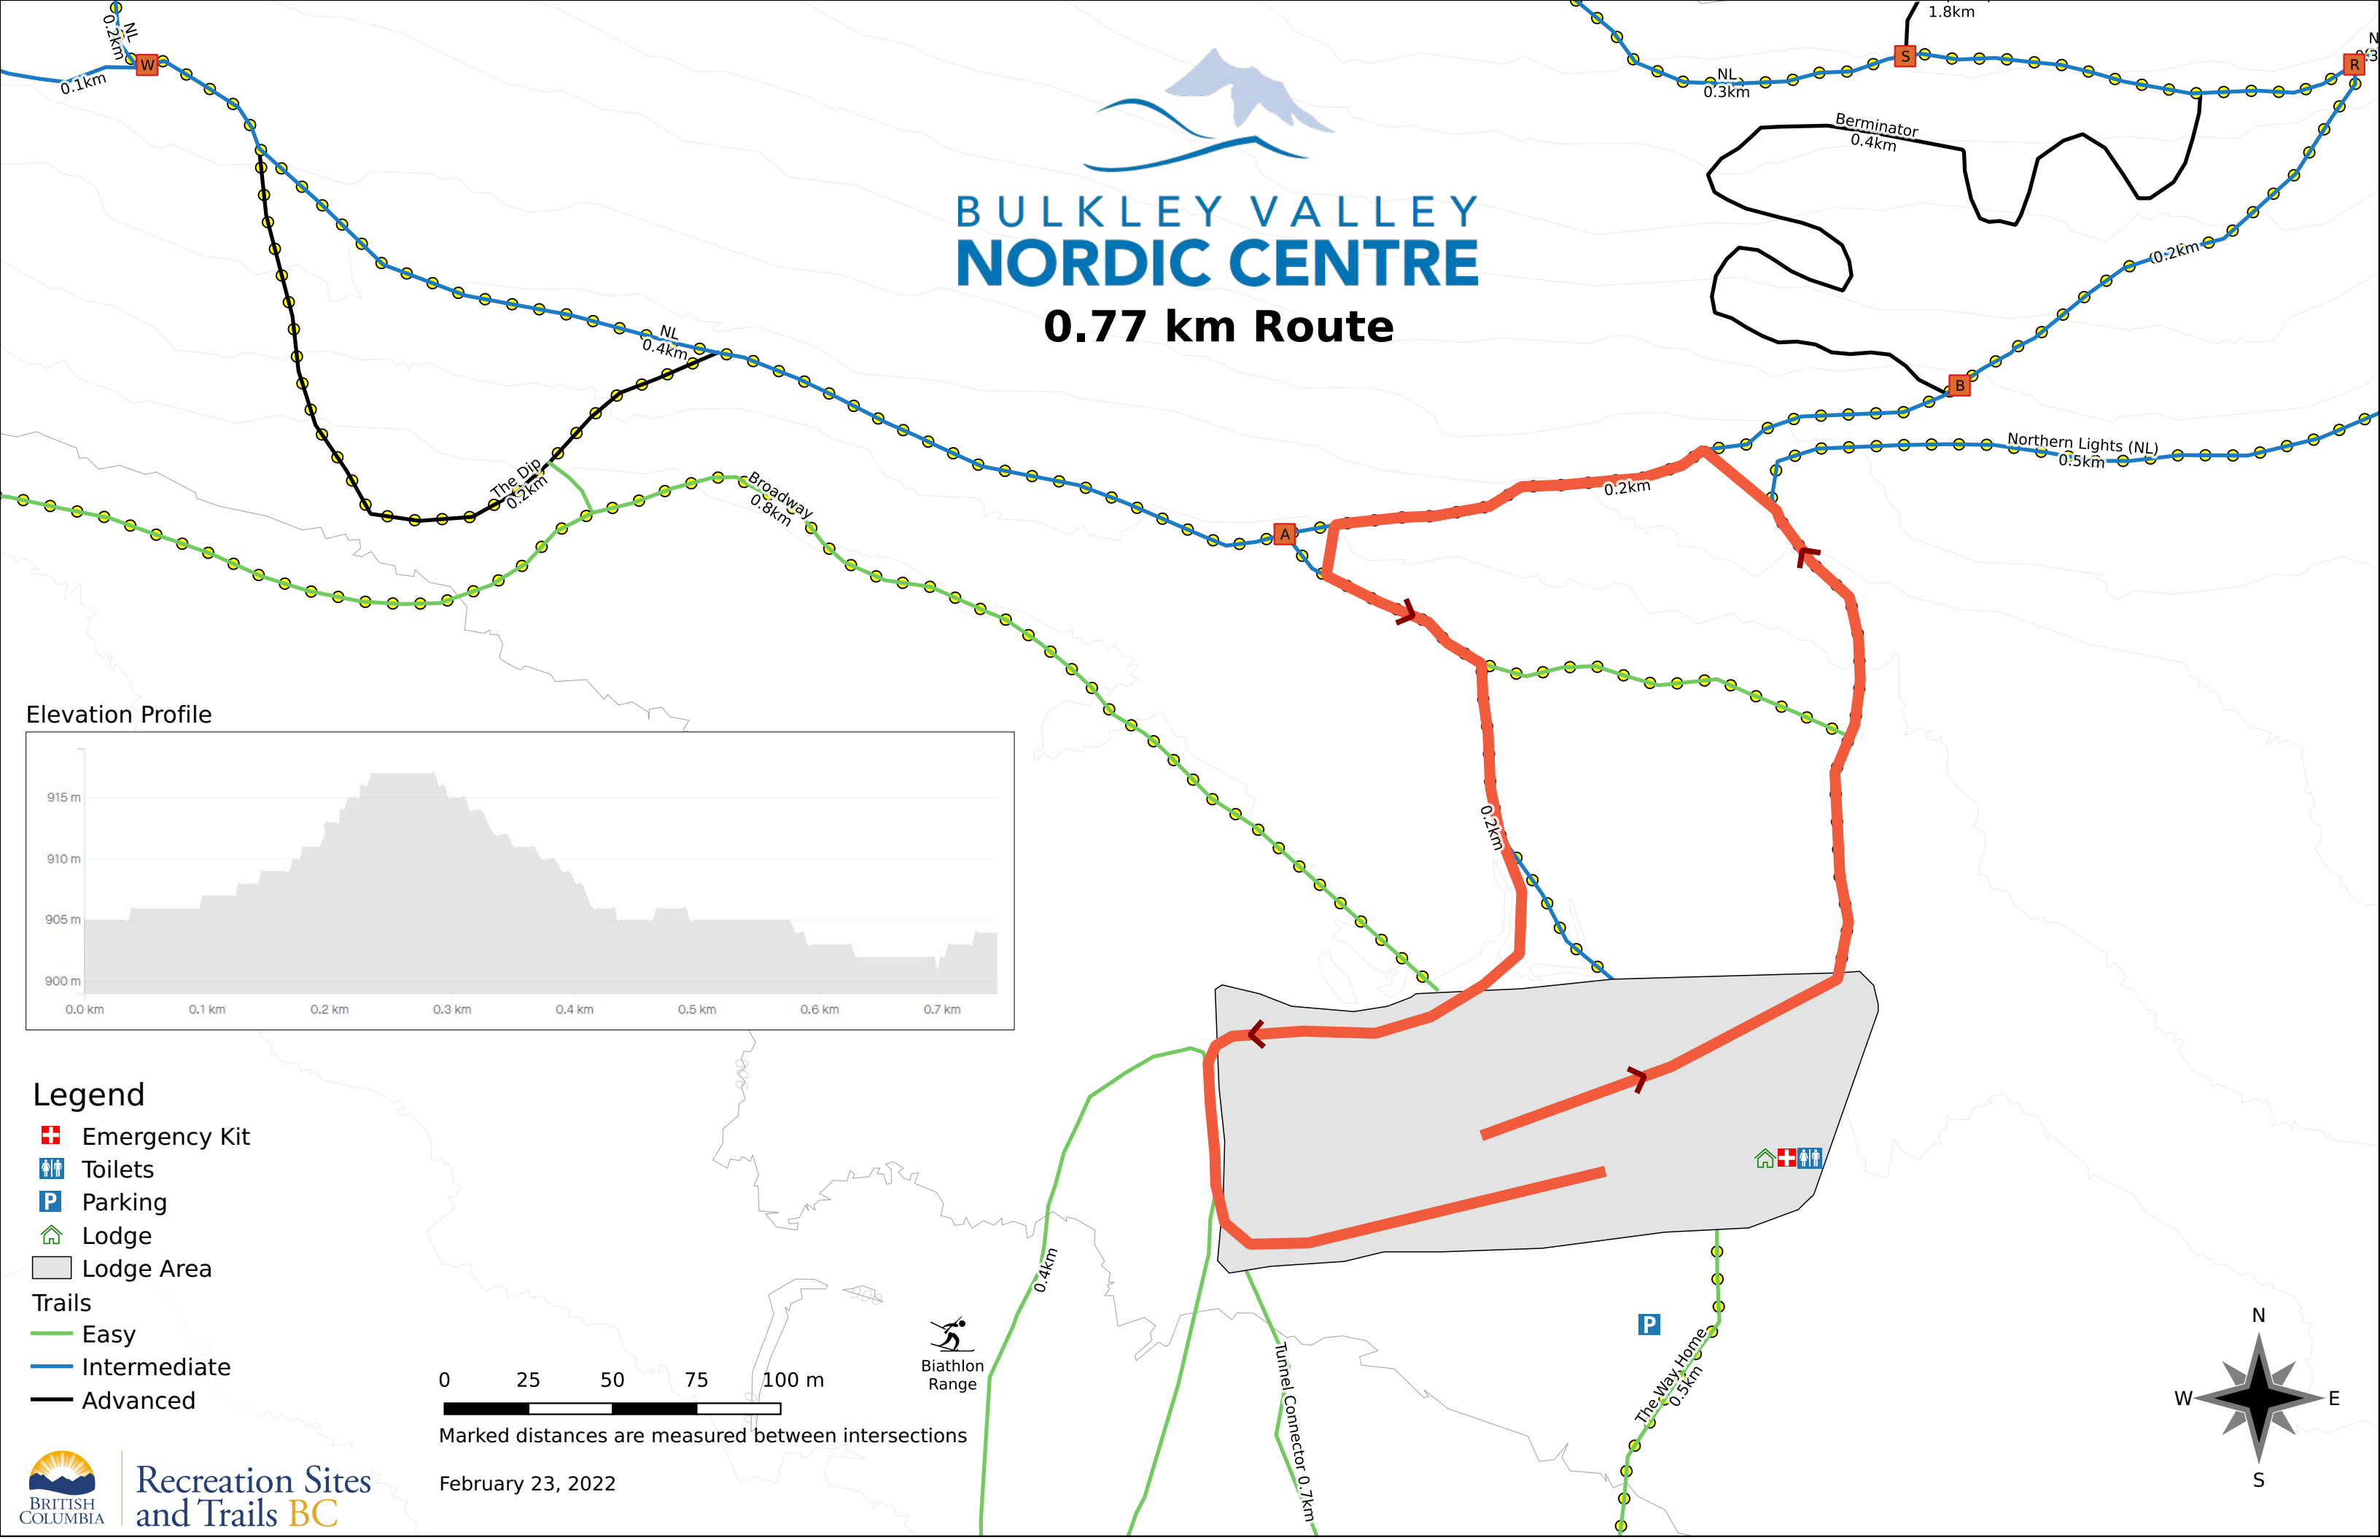

# BULKLEY VALLEY NORDIC CENTRE

## 0.77 km Route

- ### Legend
- Emergency Kit
  - Toilets
  - Parking
  - Lodge
  - Lodge Area
  - Trails**
  - Easy
  - Intermediate
  - Advanced