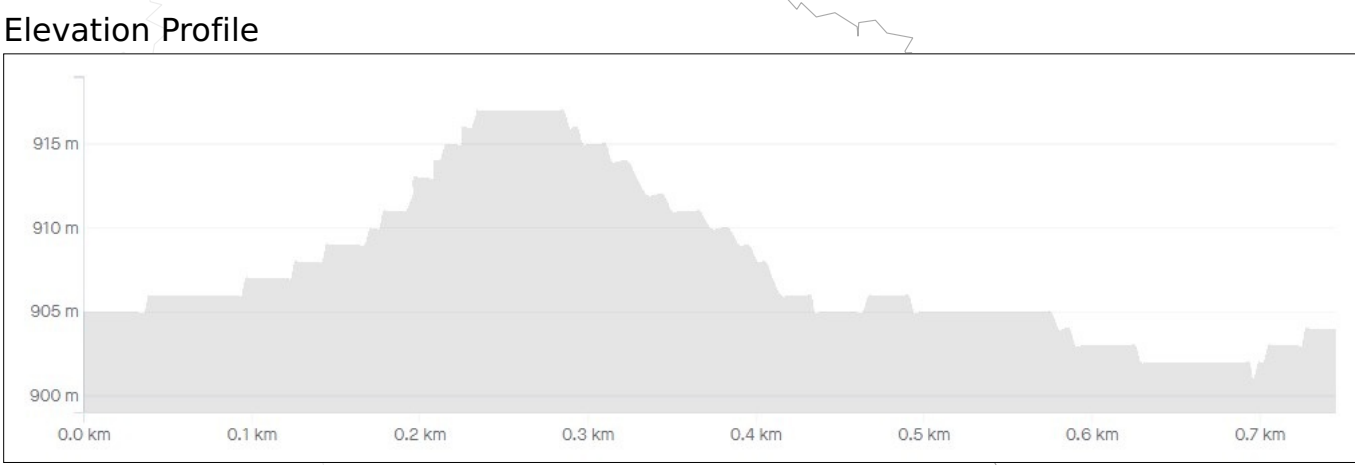

## 0.77 km Route

- ### Legend
- Emergency Kit
  - Toilets
  - Parking
  - Lodge
  - Lodge Area
  - Trails**
  - Easy
  - Intermediate
  - Advanced