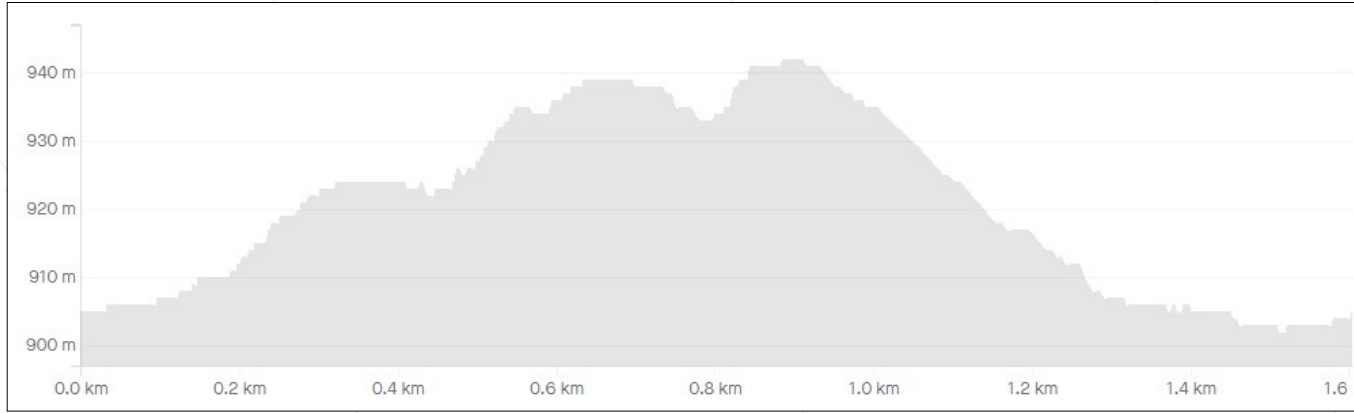

# Legend

- Emergency Kit
- Toilets
- Parking
- Lodge
- Lodge Area
- Trails
  - Easy
  - Intermediate
  - Advanced

## BULKLEY VALLEY NORDIC CENTRE 1.5 km Route

### Elevation Profile

0 50 100 150 m

Marked distances are measured between intersections

February 23, 2022