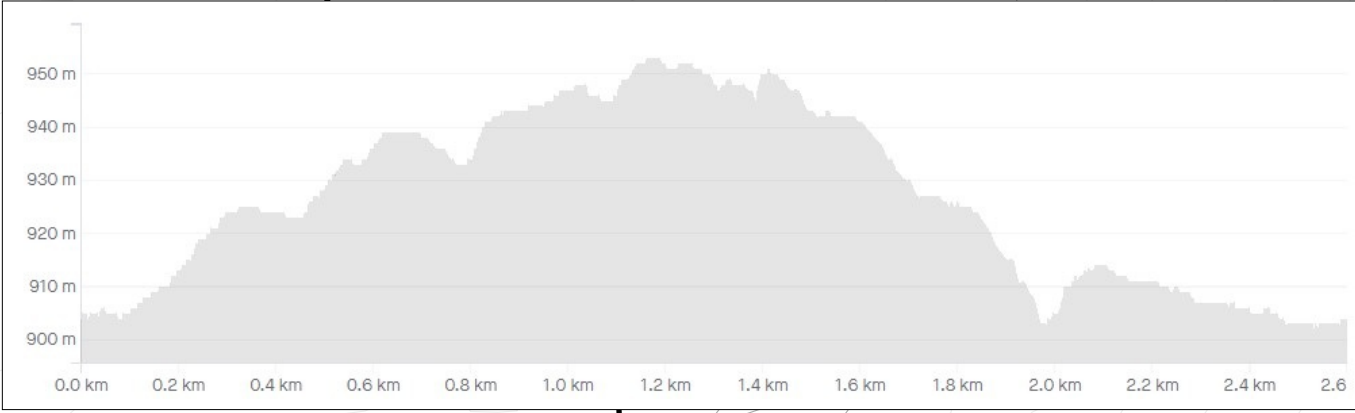

Elevation Profile

- Legend**
- Emergency Kit
 - Toilets
 - Parking
 - Lodge
 - Lodge Area
 - Trails**
 - Easy
 - Intermediate
 - Advanced

**BULKLEY VALLEY
NORDIC CENTRE
2.5 km Route**

0 50 100 150 m

Marked distances are measured between intersections