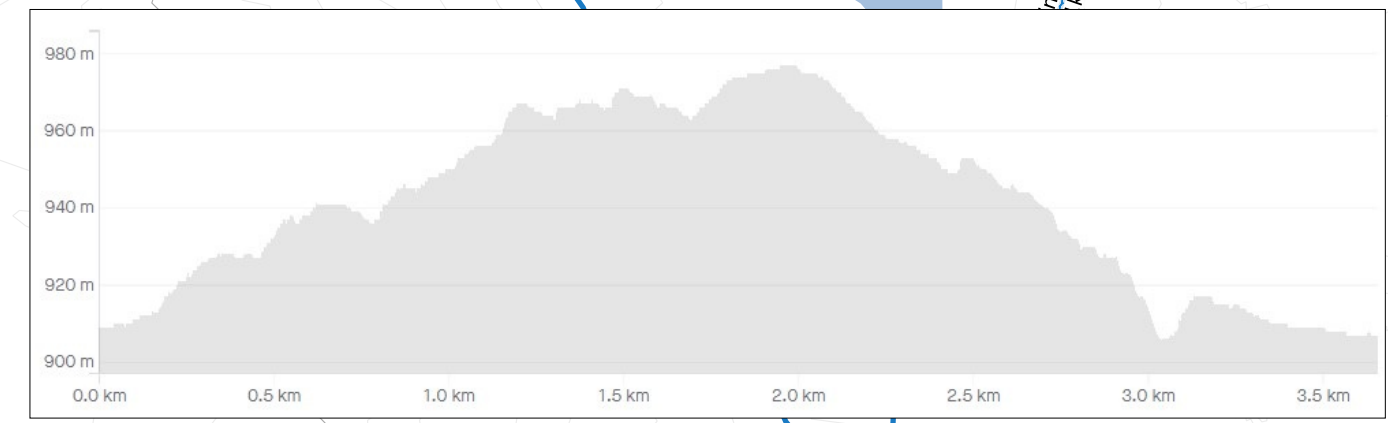

BULKLEY VALLEY NORDIC CENTRE

3.5 km Route

Elevation Profile

- Legend**
- Emergency Kit
 - Toilets
 - Parking
 - Lodge
 - Lodge Area
 - Trails**
 - Easy
 - Intermediate
 - Advanced

February 23, 2022