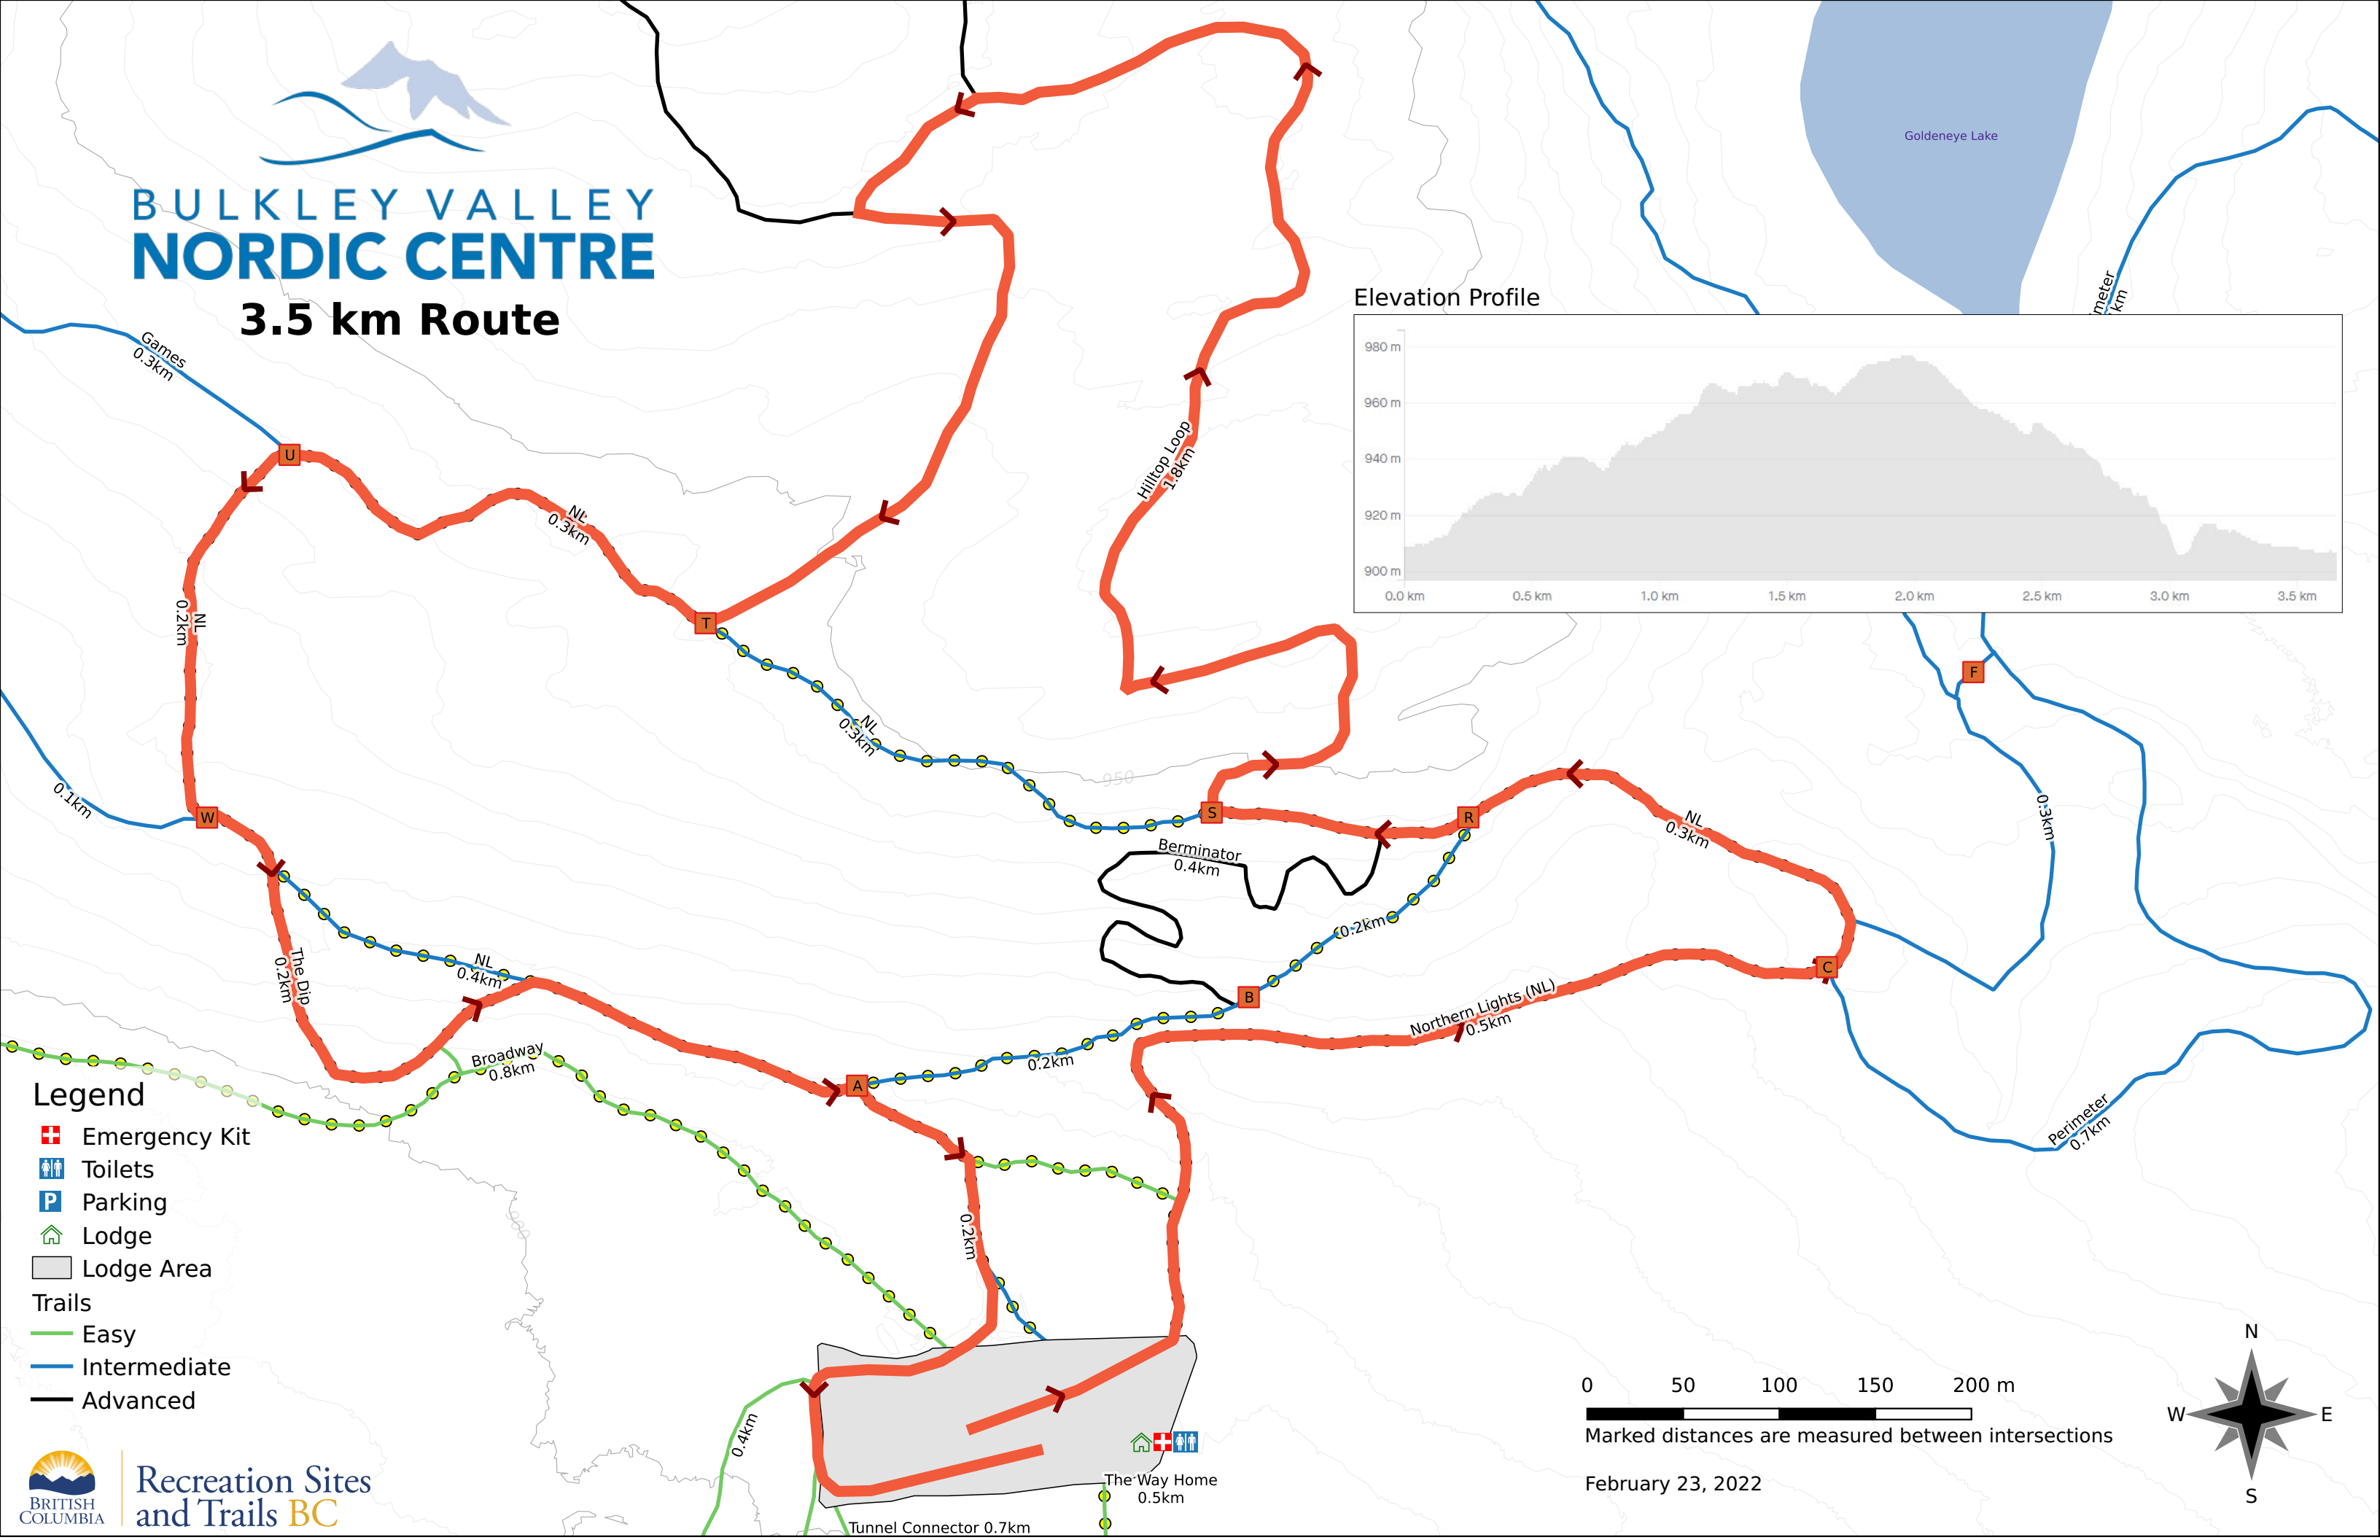

BULKLEY VALLEY NORDIC CENTRE

3.5 km Route

Elevation Profile

- Legend**
- Emergency Kit
 - Toilets
 - Parking
 - Lodge
 - Lodge Area
 - Trails**
 - Easy
 - Intermediate
 - Advanced

February 23, 2022