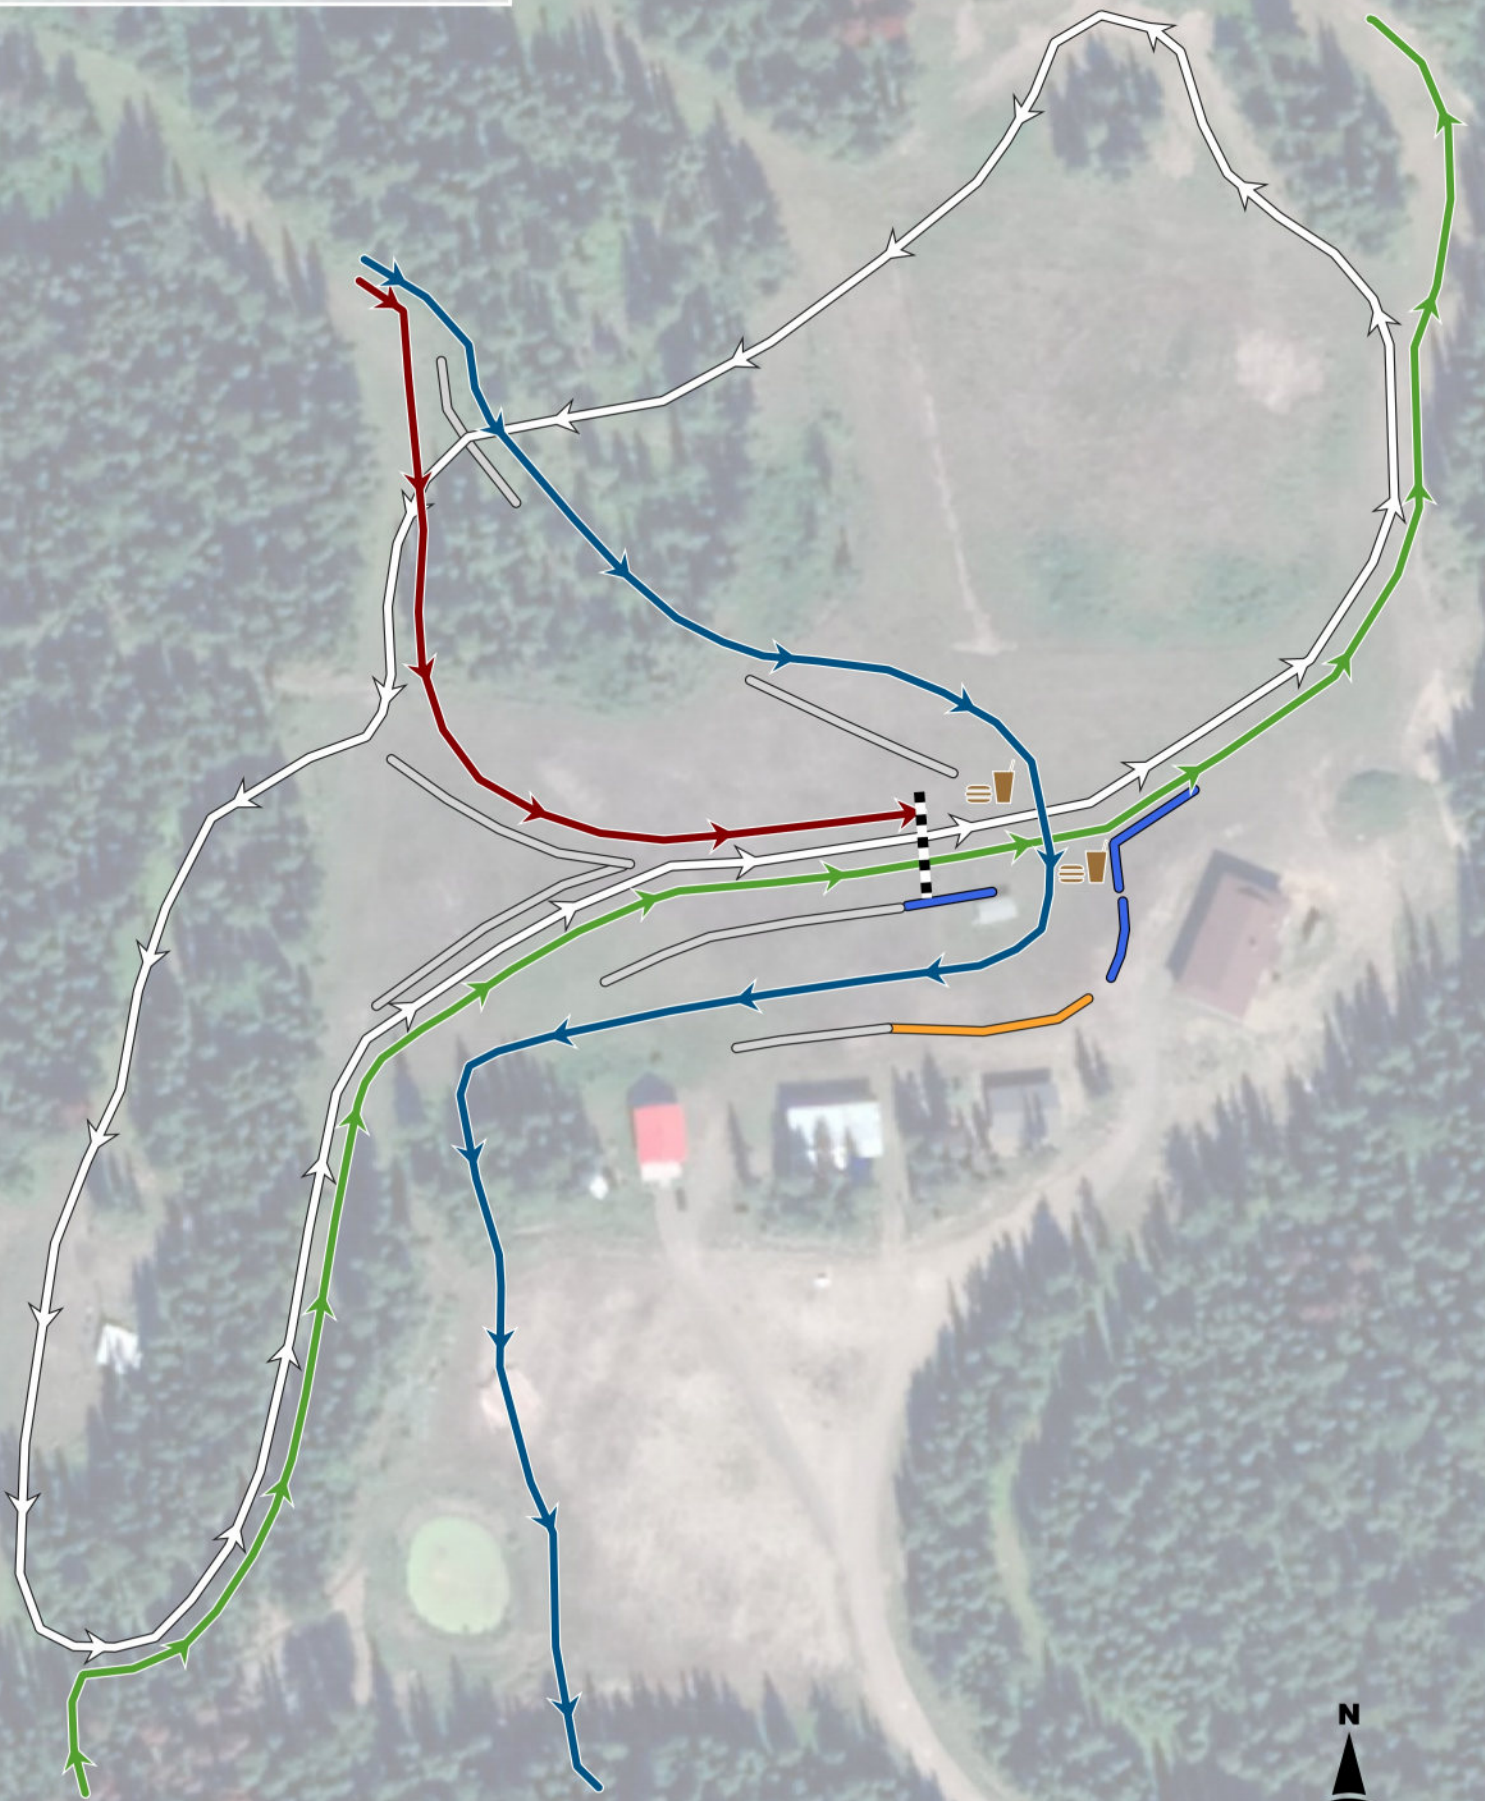

Wetzin'kwa Loppet 1 km and Stadium Routing

- Finish Line
- Feed Stations
- Stadium Routes
 - Bunnies
 - 3 / 9 km Finish
 - 18 / 36 / 54 km Finish / Lap Lane
 - 18 / 36 / 54 km Stadium Route
- Fencing
 - V Board
 - Blue Wood Fence
 - Snow Fence